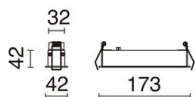

SIGMA 809C-L3806B-03

Recessed ceiling SIGMA LED SMD 6W 772lm CRI90 2700K 48° Grey

The SIGMA family is the discretion and slenderness LED luminaire made with a section of only 32x44 mm and two lengths to efficiently illuminate a work surface, a counter hotel, an office desk. This range has been manufactured from shaped ceiling lamps and recessed version. The SIGMA lights have a possibility of regulation that make them ideal for environments such as homes, catering or hospitality environments.

GENERAL DATA

Category	Recessed
Family	Sigma
Finish	[03] Grey
Location	Indoor
Installation	Ceiling
Body material	Aluminum, Polycarbonate
Frame material	Aluminum
Reflector material	Metallic ABS
ETIM class	EC000282
EAN	8433264123895

LIGHT SOURCES AND BEAMS

Sources	LED SMD 6W max. 772lm 2700K CRI90
Total flux	649 lm
Energy efficiency	E
Beam	48° - Direct symmetric

TECHNICAL DATA

Dimensions	Height x Width x Length (mm): 42 x 42 x 173
IP	IP20
Protection class	Class II
Frequency	50/60 Hz
Input voltage	220-240V AC V
Output current	350 mA
Power factor	0.9
Auxiliary gear	Electronic
UGR	19
Lifetime	60.000 h
LED lifetime L	80
LED lifetime B	20
Weight	0.26 Kg
Cut hole dimensions	Length x Width x Depth (mm): 166 x 34 x 42
ECORAE category I	LED-A