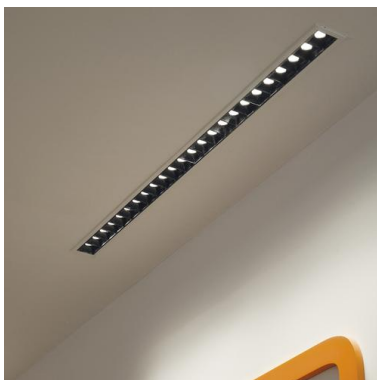

SIGMA 809C-L3806B-03

Recessed ceiling SIGMA LED SMD 6W 772lm CRI90 2700K 48° Grey

The SIGMA family is the discretion and slenderness LED luminaire made with a section of only 32x44 mm and two lengths to efficiently illuminate a work surface, a counter hotel, an office desk. This range has been manufactured from shaped ceiling lamps and recessed version. The SIGMA lights have a possibility of regulation that make them ideal for environments such as homes, catering or hospitality environments.

GENERAL DATA

Category	Recessed
Family	Sigma
Finish	[03] Grey
Location	Indoor
Installation	Ceiling
Body material	Aluminum, Polycarbonate
Frame material	Aluminum
Reflector material	Metallic ABS
ETIM class	EC000282
EAN	8433264123895

LIGHT SOURCES AND BEAMS

Sources	LED SMD 6W max. 772lm 2700K CRI90
Total flux	649 lm
Energy efficiency	E
Beam	48° - Direct symmetric

TECHNICAL DATA

Dimensions	Height x Width x Length (mm): 42 x 42 x 173
IP	IP20
Protection class	Class II
Frequency	50/60 Hz
Input voltage	220-240V AC V
Output current	350 mA
Power factor	0.9
Auxiliary gear	Electronic
UGR	19
Lifetime	60.000 h
LED lifetime L	80
LED lifetime B	20
Weight	0.26 Kg
Cut hole dimensions	Length x Width x Depth (mm): 166 x 34 x 42
ECORAE category I	LED-A

PHOTOMETRIC DATA

SIGMA 809C-L3806B-03

Recessed ceiling SIGMA LED SMD 6W 772lm CRI90 2700K 48° Grey

SIGMA 809C-L3806B-03 Recessed ceiling SIGMA LED SMD 6W 772lm CRI90 2700K 48° Grey

COMPLEMENTARY IMAGES

PRODUCTS OF THE SAME FAMILY