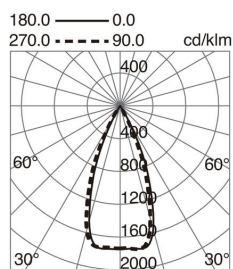

LIGHT SOURCES AND BEAMS

Sources	LED SMD 6W max. 772lm 2700K CRI90
Total flux	649 lm
Energy efficiency	E
Beam	48° - Direct symmetric

TECHNICAL DATA

Dimensions	Height x Width x Length (mm): 42 x 42 x 173
IP	IP20
Protection class	Class II
Frequency	50/60 Hz
Input voltage	220-240V AC V
Output current	350 mA
Power factor	0.9
Auxiliary gear	Electronic
UGR	19
Lifetime	60.000 h
LED lifetime L	80
LED lifetime B	20
Weight	0.26 Kg
Cut hole dimensions	Length x Width x Depth (mm): 166 x 34 x 42
ECORAE category I	LED-A

PHOTOMETRIC DATA

SIGMA 809C-L3806B-03

Recessed ceiling SIGMA LED SMD 6W 772lm CRI90 2700K 48° Grey

SIGMA 809C-L3806B-03 Recessed ceiling SIGMA LED SMD 6W 772lm CRI90 2700K 48° Grey

COMPLEMENTARY IMAGES

PRODUCTS OF THE SAME FAMILY