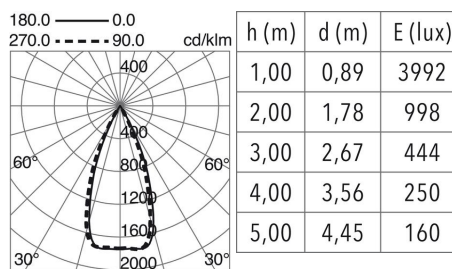

SIGMA 809E-L3125B-01 Recessed ceiling SIGMA LED SMD 25W 2280lm CRI80 3000K 48° White