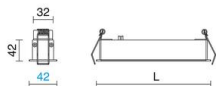

SIGMA 809E-L3125B-01 Recessed ceiling SIGMA LED SMD 25W 2280lm CRI80 3000K 48° White

The SIGMA family is the discretion and slenderness LED luminaire made with a section of only 32x44 mm and two lengths to efficiently illuminate a work surface, a counter hotel, an office desk. This range has been manufactured from shaped ceiling lamps and recessed version. The SIGMA lights have a possibility of regulation that make them ideal for environments such as homes, catering or hospitality environments.

GENERAL DATA

Category	Recessed
Family	Sigma
Finish	[01] White
Location	Indoor
Installation	Ceiling
Body material	Aluminum, Polycarbonate
Frame material	Aluminum
Reflector material	Metallic ABS
ETIM class	EC000282
EAN	8433264073282

LIGHT SOURCES AND BEAMS

Sources	LED SMD 25W max. 2280lm 3000K CRI80
Energy efficiency	F
Beam	48° - Direct symmetric

TECHNICAL DATA

Dimensions	Height x Width x Length (mm): 42 x 42 x 650
IP	IP20
Protection class	Class II
Frequency	50/60 Hz
Input voltage	220-240V AC V
Output current	700 mA
Power factor	0.95
Auxiliary gear	Electronic
Alternative auxiliary equipment	1-10V CONV.JUS110P SIGMA + 60€ PVP
UGR	19
Lifetime	60.000 h
LED lifetime L	80
LED lifetime B	20
Weight	0.69 Kg
Cut hole dimensions	Length x Width x Depth (mm): 643 x 34 x 42
ECORAE category I	LED-A