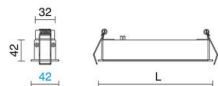

# SIGMA 809E-L3125B-03 Recessed ceiling SIGMA LED SMD 25W 2280lm CRI80 3000K 48° Grey

The SIGMA family is the discretion and slenderness LED luminaire made with a section of only 32x44 mm and two lengths to efficiently illuminate a work surface, a counter hotel, an office desk. This range has been manufactured from shaped ceiling lamps and recessed version. The SIGMA lights have a possibility of regulation that make them ideal for environments such as homes, catering or hospitality environments.

## GENERAL DATA

Category	Recessed
Family	Sigma
Finish	[03] Grey
Location	Indoor
Installation	Ceiling
Body material	Aluminum, Polycarbonate
Frame material	Aluminum
Reflector material	Metallic ABS
ETIM class	EC000282
EAN	8433264073299

## TECHNICAL DATA

Dimensions	Height x Width x Length (mm): 42 x 42 x 650
IP	IP20
Protection class	Class II
Frequency	50/60 Hz
Input voltage	220-240V AC V
Output current	700 mA
Power factor	0.95
Auxiliary gear	Electronic
Alternative auxiliary equipment	1-10V CONV.JUS110P SIGMA + 60€ PVP
UGR	19
Lifetime	60.000 h
LED lifetime L	80
LED lifetime B	20
Weight	0.69 Kg
Cut hole dimensions	Length x Width x Depth (mm): 643 x 34 x 42
ECORAE category I	LED-A