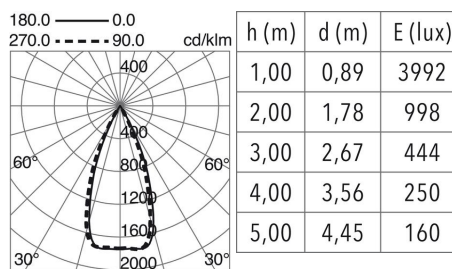

SIGMA 809E-L3125B-03 Recessed ceiling SIGMA LED SMD 25W 2280lm CRI80 3000K 48° Grey