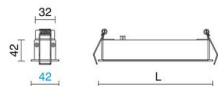

SIGMA 809E-L3325B-01 Recessed ceiling SIGMA LED SMD 25W 2655lm CRI80 4000K 48° White

The SIGMA family is the discretion and slenderness LED luminaire made with a section of only 32x44 mm and two lengths to efficiently illuminate a work surface, a counter hotel, an office desk. This range has been manufactured from shaped ceiling lamps and recessed version. The SIGMA lights have a possibility of regulation that make them ideal for environments such as homes, catering or hospitality environments.

GENERAL DATA

Category	Recessed
Family	Sigma
Finish	[01] White
Location	Indoor
Installation	Ceiling
Body material	Aluminum, Polycarbonate
Frame material	Aluminum
Reflector material	Metallic ABS
ETIM class	EC000282
EAN	8433264073329

LIGHT SOURCES AND BEAMS

Sources	LED SMD 25W max. 2655lm 4000K CRI80
Energy efficiency	E
Beam	48° - Direct symmetric

TECHNICAL DATA

Dimensions	Height x Width x Length (mm): 42 x 42 x 650
IP	IP20
Protection class	Class II
Frequency	50/60 Hz
Input voltage	220-240V AC V
Output current	700 mA
Power factor	0.95
Auxiliary gear	Electronic
Alternative auxiliary equipment	1-10V CONV.JUS110P SIGMA + 60€ PVP
UGR	19
Lifetime	60.000 h
LED lifetime L	80
LED lifetime B	20
Weight	0.69 Kg
Cut hole dimensions	Length x Width x Depth (mm): 643 x 34 x 42
ECORAE category I	LED-A