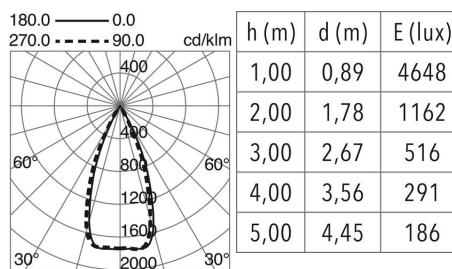

SIGMA 809E-L3325B-01 Recessed ceiling SIGMA LED SMD 25W 2655lm CRI80 4000K 48° White