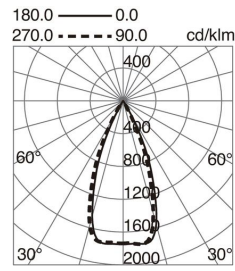

SIGMA 809E-L3825B-03 Recessed ceiling SIGMA LED SMD 25W 3088lm CRI90 2700K 48° Grey