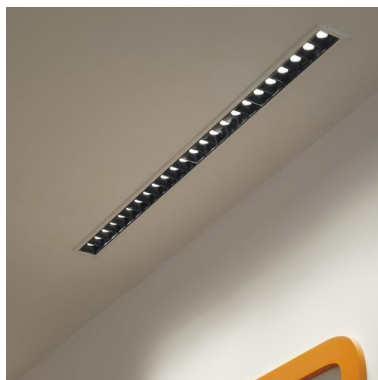

# SIGMA 809E-L3825B-03 Recessed ceiling SIGMA LED SMD 25W 3088lm CRI90 2700K 48° Grey

The SIGMA family is the discretion and slenderness LED luminaire made with a section of only 32x44 mm and two lengths to efficiently illuminate a work surface, a counter hotel, an office desk. This range has been manufactured from shaped ceiling lamps and recessed version. The SIGMA lights have a possibility of regulation that make them ideal for environments such as homes, catering or hospitality environments.

## GENERAL DATA

Category	Recessed
Family	Sigma
Finish	[03] Grey
Location	Indoor
Installation	Ceiling
Body material	Aluminum, Polycarbonate
Frame material	Aluminum
Reflector material	Metallic ABS
ETIM class	EC000282
EAN	8433264123970

## PHOTOMETRIC DATA

**SIGMA** 809E-L3825B-03 Recessed ceiling SIGMA LED SMD 25W 3088lm CRI90 2700K 48° Grey

**SIGMA** 809E-L3825B-03 Recessed ceiling SIGMA LED SMD 25W 3088lm CRI90 2700K 48° Grey

COMPLEMENTARY IMAGES