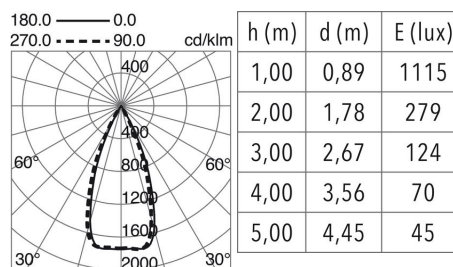

GENERAL DATA

Category	Recessed
Family	Sigma
Finish	[01] White
Location	Indoor
Installation	Ceiling
Body material	Aluminum, Polycarbonate
Frame material	Aluminum
Reflector material	Metallic ABS
ETIM class	EC000282
EAN	8433264073381

LIGHT SOURCES AND BEAMS

Sources	LED SMD 6W max. 637lm 4000K CRI80
Energy efficiency	E
Beam	48° - Direct symmetric

TECHNICAL DATA

Dimensions	Height x Width x Length (mm): 40 x 32 x 225
IP	IP20
Protection class	Class II
Frequency	50/60 Hz
Input voltage	220-240V AC V
Output current	350 mA
Power factor	0.9
Auxiliary gear	Electronic
UGR	19
Lifetime	60.000 h
LED lifetime L	80
LED lifetime B	20
Weight	0.35 Kg
Cut hole dimensions	Length x Width x Depth (mm): 166 x 34 x 40
ECORAE category I	LED-A

PHOTOMETRIC DATA

SIGMA 809F-L3306B-01 Trimless ceiling SIGMA LED SMD 6W 637lm CRI80 4000K 48° White

NOTES

Trimless

SIGMA 809F-L3306B-01 Trimless ceiling SIGMA LED SMD 6W 637lm CRI80 4000K 48° White

COMPLEMENTARY IMAGES