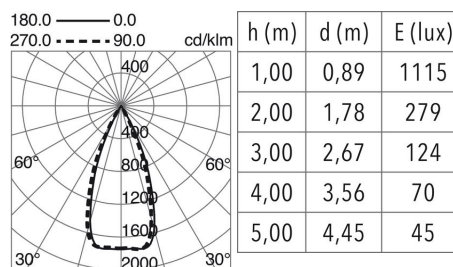

LIGHT SOURCES AND BEAMS

Sources	LED SMD 6W max. 637lm 4000K CRI80
Energy efficiency	E
Beam	48° - Direct symmetric

TECHNICAL DATA

Dimensions	Height x Width x Length (mm): 40 x 32 x 225
IP	IP20
Protection class	Class II
Frequency	50/60 Hz
Input voltage	220-240V AC V
Output current	350 mA
Power factor	0.9
Auxiliary gear	Electronic
UGR	19
Lifetime	60.000 h
LED lifetime L	80
LED lifetime B	20
Weight	0.35 Kg
Cut hole dimensions	Length x Width x Depth (mm): 166 x 34 x 40
ECORAE category I	LED-A

PHOTOMETRIC DATA

SIGMA 809F-L3306B-03 Trimless ceiling SIGMA LED SMD 6W 637lm CRI80 4000K 48° Grey

NOTES

Trimless

SIGMA 809F-L3306B-03

Trimless ceiling SIGMA LED SMD 6W 637lm CRI80 4000K 48° Grey

COMPLEMENTARY IMAGES