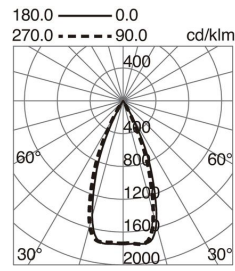

GENERAL DATA

Category	Recessed
Family	Sigma
Finish	[01] White
Location	Indoor
Installation	Ceiling
Body material	Aluminum, Polycarbonate
Frame material	Aluminum
Reflector material	Metallic ABS
ETIM class	EC000282
EAN	8433264124021

LIGHT SOURCES AND BEAMS

Sources	LED SMD 6W max. 772lm 2700K CRI90
Total flux	649 lm
Energy efficiency	E
Beam	48° - Direct symmetric

TECHNICAL DATA

Dimensions	Height x Width x Length (mm): 40 x 32 x 225
IP	IP20
Protection class	Class II
Frequency	50/60 Hz
Input voltage	220-240V AC V
Output current	350 mA
Power factor	0.9
Auxiliary gear	Electronic
UGR	19
Lifetime	60.000 h
LED lifetime L	80
LED lifetime B	20
Weight	0.35 Kg
Cut hole dimensions	Length x Width x Depth (mm): 166 x 34 x 40
ECORAE category I	LED-A

PHOTOMETRIC DATA

SIGMA 809F-L3806B-01 Trimless ceiling SIGMA LED SMD 6W 772lm CRI90 2700K 48° White

SIGMA 809F-L3806B-01 Trimless ceiling SIGMA LED SMD 6W 772lm CRI90 2700K 48° White

COMPLEMENTARY IMAGES