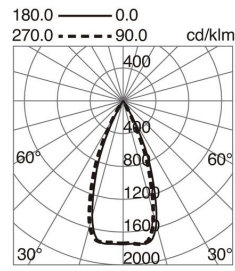

LIGHT SOURCES AND BEAMS

Sources	LED SMD 6W max. 772lm 2700K CRI90
Total flux	649 lm
Energy efficiency	E
Beam	48° - Direct symmetric

TECHNICAL DATA

Dimensions	Height x Width x Length (mm): 40 x 32 x 225
IP	IP20
Protection class	Class II
Frequency	50/60 Hz
Input voltage	220-240V AC V
Output current	350 mA
Power factor	0.9
Auxiliary gear	Electronic
UGR	19
Lifetime	60.000 h
LED lifetime L	80
LED lifetime B	20
Weight	0.35 Kg
Cut hole dimensions	Length x Width x Depth (mm): 166 x 34 x 40
ECORAE category I	LED-A

PHOTOMETRIC DATA

SIGMA 809F-L3806B-03

Trimless ceiling SIGMA LED SMD 6W 772lm CRI90 2700K 48° Grey

SIGMA 809F-L3806B-03

Trimless ceiling SIGMA LED SMD 6W 772lm CRI90 2700K 48° Grey

COMPLEMENTARY IMAGES

PRODUCTS OF THE SAME FAMILY