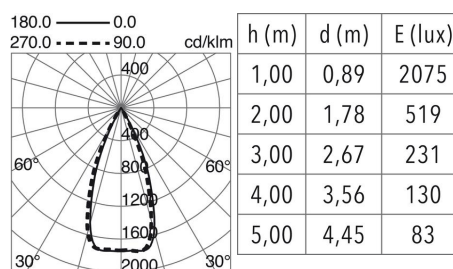

GENERAL DATA

Category	Recessed
Family	Sigma
Finish	[01] White
Location	Indoor
Installation	Ceiling
Body material	Aluminum, Polycarbonate
Frame material	Aluminum
Reflector material	Metallic ABS
ETIM class	EC000282
EAN	8433264073404

LIGHT SOURCES AND BEAMS

Sources	LED SMD 11W max. 1185lm 3000K CRI80
Energy efficiency	F
Beam	48° - Direct symmetric

TECHNICAL DATA

Dimensions	Height x Width x Length (mm): 40 x 32 x 385
IP	IP20
Protection class	Class II
Frequency	50/60 Hz
Input voltage	220-240V AC V
Output current	300 mA
Power factor	0.9
Auxiliary gear	Electronic
UGR	19
Lifetime	60.000 h
LED lifetime L	80
LED lifetime B	20
Weight	0.4 Kg
Cut hole dimensions	Length x Width x Depth (mm): 325 x 34 x 40
ECORAE category I	LED-A

PHOTOMETRIC DATA

SIGMA 809G-L3113B-01 Trimless ceiling SIGMA LED SMD 11W 1185lm CRI80 3000K 48° White

NOTES

Trimless

SIGMA 809G-L3113B-01 Trimless ceiling SIGMA LED SMD 11W 1185lm CRI80 3000K 48° White

COMPLEMENTARY IMAGES