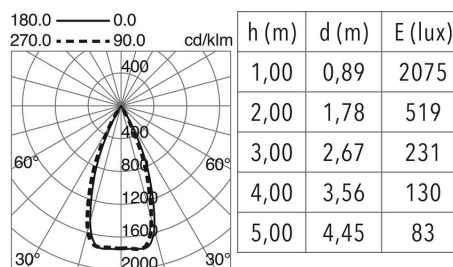

LIGHT SOURCES AND BEAMS

Sources	LED SMD 11W max. 1185lm 3000K CRI80
Energy efficiency	F
Beam	48° - Direct symmetric

TECHNICAL DATA

Dimensions	Height x Width x Length (mm): 40 x 32 x 385
IP	IP20
Protection class	Class II
Frequency	50/60 Hz
Input voltage	220-240V AC V
Output current	300 mA
Power factor	0.9
Auxiliary gear	Electronic
UGR	19
Lifetime	60.000 h
LED lifetime L	80
LED lifetime B	20
Weight	0.4 Kg
Cut hole dimensions	Length x Width x Depth (mm): 325 x 34 x 40
ECORAE category I	LED-A

PHOTOMETRIC DATA

SIGMA 809G-L3113B-03 Trimless ceiling SIGMA LED SMD 11W 1185lm CRI80 3000K 48° Grey

NOTES

Trimless

SIGMA 809G-L3113B-03 Trimless ceiling SIGMA LED SMD 11W 1185lm CRI80 3000K 48° Grey

COMPLEMENTARY IMAGES