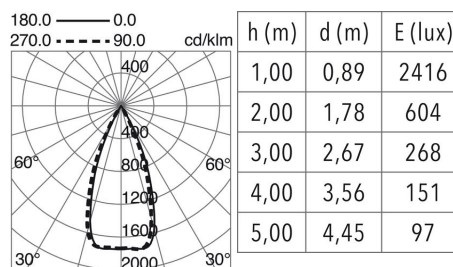

### GENERAL DATA

Category	Recessed
Family	Sigma
Finish	[03] Grey
Location	Indoor
Installation	Ceiling
Body material	Aluminum, Polycarbonate
Frame material	Aluminum
Reflector material	Metallic ABS
ETIM class	EC000282
EAN	8433264073435

### LIGHT SOURCES AND BEAMS

Sources	LED SMD 11W max. 1380lm 4000K CRI80
Energy efficiency	F
Beam	48° - Direct symmetric

### TECHNICAL DATA

Dimensions	Height x Width x Length (mm): 40 x 32 x 385
IP	IP20
Protection class	Class II
Frequency	50/60 Hz
Input voltage	220-240V AC V
Output current	300 mA
Power factor	0.9
Auxiliary gear	Electronic
UGR	19
Lifetime	60.000 h
LED lifetime L	80
LED lifetime B	20
Weight	0.4 Kg
Cut hole dimensions	Length x Width x Depth (mm): 325 x 34 x 40
ECORAE category I	LED-A

### PHOTOMETRIC DATA

**SIGMA** 809G-L3313B-03 Trimless ceiling SIGMA LED SMD 11W 1380lm CRI80 4000K 48° Grey

**NOTES**

---

Trimless

---

**SIGMA** 809G-L3313B-03 Trimless ceiling SIGMA LED SMD 11W 1380lm CRI80 4000K 48° Grey