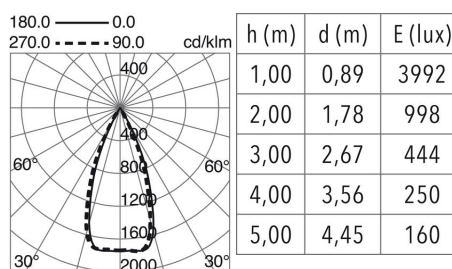

PHOTOMETRIC DATA