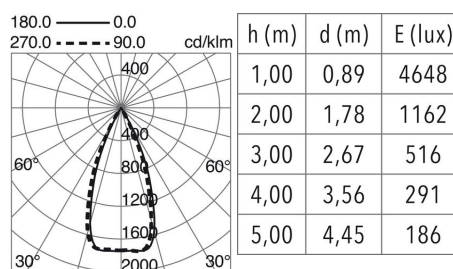

LIGHT SOURCES AND BEAMS

Sources	LED SMD 25W max. 2655lm 4000K CRI80
Energy efficiency	F
Beam	48° - Direct symmetric

TECHNICAL DATA

Dimensions	Height x Width x Length (mm): 40 x 32 x 700
IP	IP20
Protection class	Class II
Frequency	50/60 Hz
Input voltage	220-240V AC V
Output current	700 mA
Power factor	0.95
Auxiliary gear	Electronic
UGR	19
Lifetime	60.000 h
LED lifetime L	80
LED lifetime B	20
Weight	0.72 Kg
Cut hole dimensions	Length x Width x Depth (mm): 643 x 34 x 40
ECORAE category I	LED-A

PHOTOMETRIC DATA

SIGMA 809H-L3325B-03 Trimless ceiling SIGMA LED SMD 25W 2655lm CRI80 4000K 48° Grey

NOTES

Trimless

SIGMA 809H-L3325B-03 Trimless ceiling SIGMA LED SMD 25W 2655lm CRI80 4000K 48° Grey

COMPLEMENTARY IMAGES