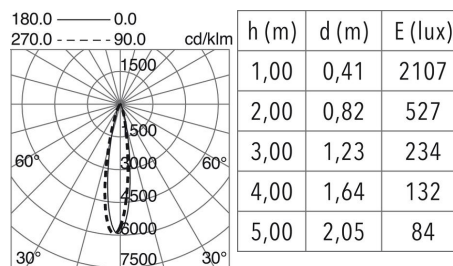

PHOTOMETRIC DATA