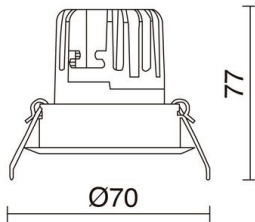

PEGASO 816A-L3106B-01 Recessed ceiling PEGASO IP65 LED COB 4.50W 470lm CRI80 3000K 23° White

PEGASUS Small LED recessed son despren A warm and have light Sido made of aluminum and in two versions, the one fixed and one steerable. Thanks to its IP65 protection is a luminaire ideal for installation in interior areas or spaces Foreign tales like bathrooms.

GENERAL DATA

Category	Recessed
Family	Pegaso
Finish	[01] White
Location	Indoor
Installation	Ceiling
Body material	Aluminum
Diffuser material	Transparent polycarbonate
Frame material	Aluminum
Reflector material	Faceted metallic polycarbonate
ETIM class	EC001744
EAN	8433264074449

LIGHT SOURCES AND BEAMS

Sources	LED COB 4,5W max. 470lm 3000K CRI80
Energy efficiency	E
Beam	23° - Direct symmetric

TECHNICAL DATA

Dimensions	Height x Diameter (mm): 77 x 70
IP	IP65
Protection class	Class II
Frequency	50/60 Hz
Input voltage	220-240V AC V
Output current	500 mA
Power factor	0.5
Auxiliary gear	Electronic
Auxiliary equipment brand	Eaglerise
Lifetime	40.000 h
LED lifetime L	80
LED lifetime B	20
Weight	0.25 Kg
Cut hole dimensions	Diameter x Depth (mm): 65 x 80
ECORAE category I	LED-A