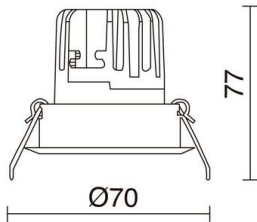

# PEGASO 816B-L3106B-01 Recessed ceiling PEGASO IP65 LED COB 4.50W 470lm CRI80 3000K 23° 30° White

PEGASUS Small LED recessed son despren A warm and have light Sido made of aluminum and in two versions, the one fixed and one steerable. Thanks to its IP65 protection is a luminaire ideal for installation in interior areas or spaces Foreign tales like bathrooms.

### GENERAL DATA

Category	Recessed
Family	Pegaso
Finish	[01] White
Location	Indoor
Installation	Ceiling
Body material	Aluminum
Diffuser material	Transparent polycarbonate
Frame material	Aluminum
Reflector material	Faceted metallic polycarbonate
ETIM class	EC001744
EAN	8433264074456

### TECHNICAL DATA

Dimensions	Height x Diameter (mm): 77 x 80
IP	IP65
Protection class	Class II
Frequency	50/60 Hz
Input voltage	220-240V AC V
Output current	500 mA
Power factor	0.5
Auxiliary gear	Electronic
Auxiliary equipment brand	Eaglerise
Lifetime	40.000 h
LED lifetime L	80
LED lifetime B	20
Weight	0.23 Kg
Tilt angle	30.0 °
Cut hole dimensions	Diameter x Depth (mm): 50 x 80
ECORAE category I	LED-A