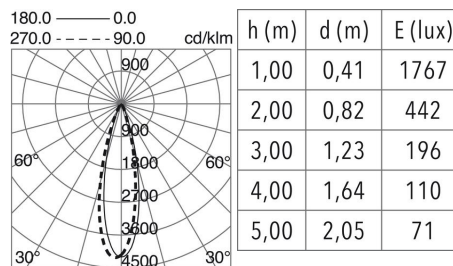

### LIGHT SOURCES AND BEAMS

Sources	LED COB 4,5W max. 470lm 3000K CRI80
Energy efficiency	A++, A+
Beam	23° - Direct symmetric

### TECHNICAL DATA

Dimensions	Height x Diameter (mm): 77 x 80
IP	IP65
Protection class	Class II
Frequency	50/60 Hz
Input voltage	220-240V AC V
Output current	500 mA
Power factor	0.5
Auxiliary gear	Electronic
Auxiliary equipment brand	Eaglerise
Lifetime	40.000 h
LED lifetime L	80
LED lifetime B	20
Weight	0.23 Kg
Tilt angle	30.0 °
Cut hole dimensions	Diameter x Depth (mm): 50 x 80
ECORAE category I	LED-A

### PHOTOMETRIC DATA