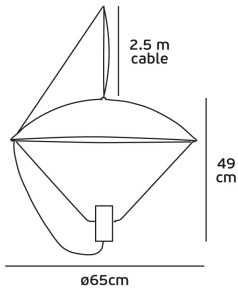

SINCE 1978

Product Datasheet

LEADING LIGHT

vkleadinglight.gr

Kasa

VK/04256PE/GR

Pendant light, 220-240V, GU10, Max 12W (LED), IP20, ø65x49cm, green+white

IP20

Dimensions

Gallery

Downloads

VK Leading Light

Since 1978

Technical Specifications

| | |
|--------------|---|
| Power | Max 12W (LED) |
| Voltage | 220-240V |
| Lampholder | GU10 |
| Fitting | Pendant |
| Type | Light |
| Safety class |  |
| IP Rating | IP20 |
| Dimmable |  |
| Cable Length | 2.5m |
| PAGE | 132 Decorative 2024 |
| NICKNAME | Kasa |

Physical Specifications

| | |
|----------------------------------|---------------|
| Cable | black textile |
| Color | Green+white |
| Material | Metal |
| Width | ø65cm |
| Length | 250cm |
| Height | 49mm |
| Net weight of product (kg) | 3.87 |
| Gross weight with inner box (kg) | 5.77 |