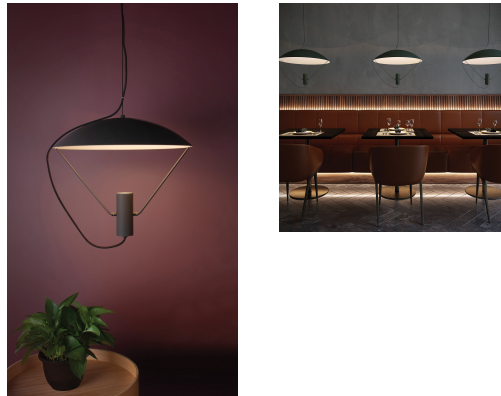

SINCE 1978

Product Datasheet

LEADING LIGHT

vkleadinglight.gr

Kasa

VK/04256PE/GR

Pendant light, 220-240V, GU10, Max 12W (LED), IP20, ø65x49cm, green+white

IP20

Dimensions

Gallery

Downloads

VK Leading Light

Since 1978

Technical Specifications

| | |
|--------------|---|
| Power | Max 12W (LED) |
| Voltage | 220-240V |
| Lampholder | GU10 |
| Fitting | Pendant |
| Type | Light |
| Safety class |  |
| IP Rating | IP20 |
| Dimmable |  |
| Cable Length | 2.5m |
| PAGE | 132 Decorative 2024 |
| NICKNAME | Kasa |