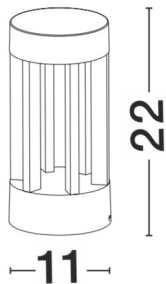

NOVA LUCE

PRODUCT DATASHEET

Version: 001

PRODUCT PHOTOGRAPH

TECHNICAL DRAWING

GENERAL INFORMATION

Product Code	826423
Collection	Outdoor
Product Category	Bollard
Product Family	DEVORA
Mounting Location	Floor
Application Environment	Outdoor

DIMENSION & WEIGHT

LxWxH (cm)	D: 11 H: 22
Cut out (cm)	N/A
Weight (Kgr)	0.9

MATERIAL & COLOR

Product Color	Dark Grey
Body Material	Die-Casting Aluminium

APPLICATION & MOUNTING

Ambient Working Temp.	Max 40 oC
Type of Protection	IP54
Dimmable	No
Type of Dimming (Optional)	N/A
Mounting type	Surface
Mounting Depth (cm)	N/A
Led Module Replaceable	No
Light Source	LED

Power (Nominal)	8,5W
Input voltage (Nominal)	220-240Vac
Mains Frequency	50/60Hz

PHOTOMETRICAL DATA

Luminous Flux	328 lm
Color Temperature	3000K
Light Color (Designation)	Warm White

WARRANTY

Warranty	3 Years
----------	----------------