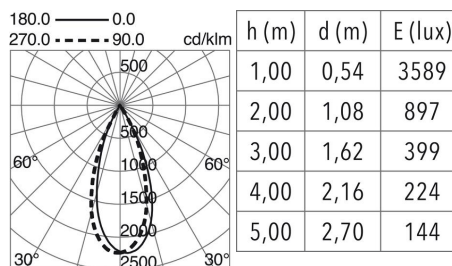

PHOTOMETRIC DATA