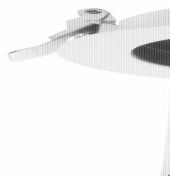

HIDRA

834B-L3121B-01 Surface Mounted Spotlight HIDRA LED COB 18W 1575lm CRI80 3000K 30°
- 90° White

COMPLEMENTARY IMAGES

PRODUCTS OF THE SAME FAMILY

Hidra R