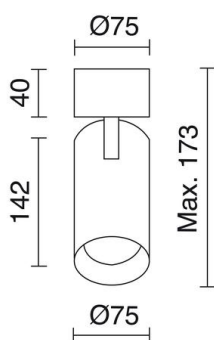

HIDRA 834B-L3121B-01 Surface Mounted Spotlight HIDRA LED COB 18W 1575lm CRI80 3000K 30° - 90° White