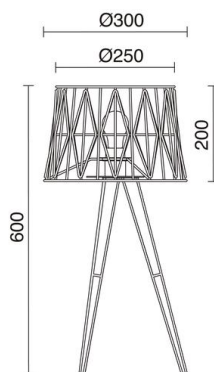

TESS 837A-G05X1A-01

Table lamp TESS E27 42W White

TESS is a family of lamps made of aluminum. Have been designed for lighting and decorating spaces or stories Residential Meeting facilities Como, hotels or home itself. The TESS luminaire has been developed in version ceiling lamp unit and lamp cake. Novolux group recommends using LED lamps as a light source for luminaire This.

GENERAL DATA

Category	Floor and Table lamps
Family	Tess
Finish	[01] White
Location	Indoor
Installation	Table lamp
Body material	Steel
Diffuser material	Steel
ETIM class	EC000302
EAN	8435258617298

LIGHT SOURCES AND BEAMS

Sources	E27 LED Bulb/TC-TSE/HAL 42W max.
Energy efficiency	A++, A+, A, B, C, D, E
Lamp included	No
Beam	Diffuse

TECHNICAL DATA

Dimensions	Height x Width x Length (mm): 610 x 300 x 300
IP	IP20
Protection class	Class II
Frequency	50/60 Hz
Input voltage	110-240V AC V
Power switches	1
Weight	3.35 Kg
Cable outlets	1
Lead wire length	2,000.0 mm
ECORAE category I	CAT-B