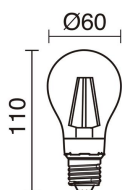

Sources	E27 LED Bulb/TC-TSE/HAL 42W max.
Energy efficiency	A++, A+, A, B, C, D, E
Lamp included	No
Beam	Diffuse

TECHNICAL DATA

Dimensions	Height x Width x Length (mm): 610 x 300 x 300
IP	IP20
Protection class	Class II
Frequency	50/60 Hz
Input voltage	110-240V AC V
Power switches	1
Weight	3.35 Kg
Cable outlets	1
Lead wire length	2,000.0 mm
ECORAE category I	CAT-B

TESS 837A-G05X1A-01

Table lamp TESS E27 42W White

RECOMMENDED ACCESSORIES

632C-L0506B-01
Lamp LED FILAMENT E27 LED
Bulb 6W 800lm CRI80 2700K 360°

Input voltage	110-240V AC
Frequency	50/60
Wattage (W)	6.0
IP	IP20
Protection class	Class I