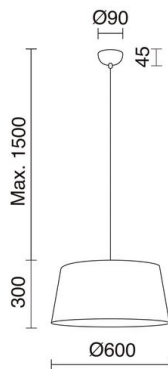

SELMA 840A-G05X1A-56

Suspended Lamp SELMA E27 42W Synthetic fiber gold

SELMA is a light fixture that was designed in two versions: with a circular screen design and elongated and a bell-shaped screen. This pendant lamp has been made of steel and developed from synthetic fiber finish gold and silver. Novolux group recommends using LED lamps as a light source for this luminaire.

GENERAL DATA

Category	Pendant
Family	Selma
Finish	[56] Synthetic fiber gold
Location	Indoor
Installation	Ceilling
Body material	Steel
Diffuser material	PVC (Policloruro de Vinilo)
ETIM class	EC001743
EAN	8435258618110

LIGHT SOURCES AND BEAMS

Sources	E27 LED Bulb/TC-TSE/HAL 42W max.
Lamp included	No
Beam	

TECHNICAL DATA

Dimensions	Height x Width x Length (mm): 1200 x 600 x 600
IP	IP20
Protection class	Class II
Frequency	50/60 Hz
Input voltage	110-240V AC V
Cable outlets	1
ECORAE category I	CAT-B