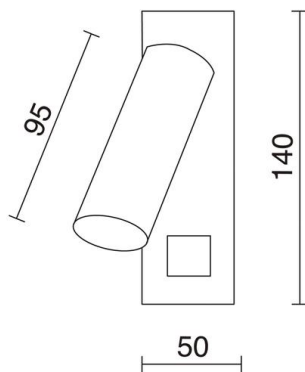

TOSCANA 842A-L0103B-01 Reading Wall Bracket TOSCANA LED SMD 3W 200lm CRI80 3000K 90° White

Toscana Applets are wall sconces LED 3W of power and a warm color temperature steel designed in view of the bedroom lighting thanks to its ideal light for night reading. This wall stands out for its ability to rotate up to 180 degrees and high resistance because it was made of steel.

GENERAL DATA

Category	Surface
Family	Toscana
Finish	[01] White
Location	Indoor
Installation	Wall
Body material	Steel
Diffuser material	Frosted methacrylate
ETIM class	EC001744
EAN	8435258618882

LIGHT SOURCES AND BEAMS

Sources	LED SMD 3W max. 200lm 3000K CRI80
Total flux	200 lm
Energy efficiency	G
Beam	Direct symmetric

TECHNICAL DATA

IP	IP20
Protection class	Class I
Frequency	50/60 Hz
Input voltage	110-240V AC V
Output current	350 mA
Power factor	0.5
Auxiliary gear	Electronic
Auxiliary equipment brand	Eaglerise
Power switches	1
Lifetime	40.000 h
LED lifetime L	80
LED lifetime B	50
Tilt angle	90.0 °
Rotation angle	180.0 °
ECORAE category I	LED-B