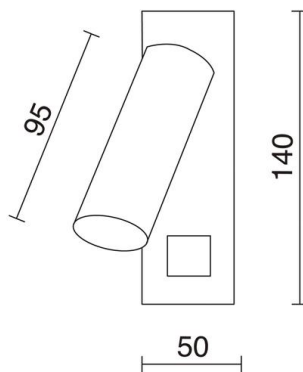

# TOSCANA 842A-L0103B-35 Reading Wall Bracket TOSCANA LED SMD 3W 200lm CRI80 3000K 90° Satin nickel

Toscana Applets are wall sconces LED 3W of power and a warm color temperature steel designed in view of the bedroom lighting thanks to its ideal light for night reading. This wall stands out for its ability to rotate up to 180 degrees and high resistance because it was made of steel.

## GENERAL DATA

Category	Surface
Family	Toscana
Finish	[35] Satin nickel
Location	Indoor
Installation	Wall
Body material	Steel
Diffuser material	Frosted methacrylate
ETIM class	EC001744
EAN	8435258618899

## TECHNICAL DATA

Dimensions	Height x Width x Length (mm): 140 x 50 x 95
IP	IP20
Protection class	Class I
Frequency	50/60 Hz
Input voltage	110-240V AC V
Output current	350 mA
Power factor	5.0
Auxiliary gear	Electronic
Auxiliary equipment brand	Eaglerise
Power switches	1
Lifetime	40,000 h
LED lifetime L	80
LED lifetime B	50
Tilt angle	90.0 °
Rotation angle	180.0 °
ECORAE category I	LED-B