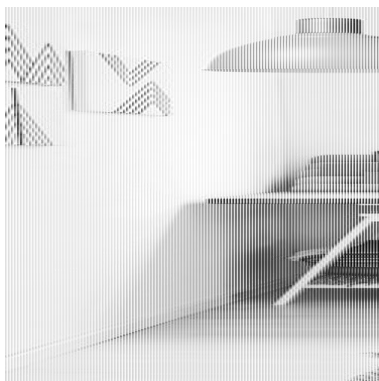

VALAN 844A-G05X1A-BL

Suspended Lamp VALAN E27 60W Azul Claro

Valan The family is a collection of lamps that were developed in three ways: wall, table and ceiling lamp. This luminaire range is distinguished by its composition as wood blends and steel and E27, allowing halide source, fluorescent and LED light. Novolux Lighting recommends the use of LED lamps as a light source for this fixture.

GENERAL DATA

Category	Pendant
Family	Valan
Finish	[BL] Azul Claro
Location	Indoor
Installation	Ceiling
Body material	Steel, Wood
EAN	8433264168131

LIGHT SOURCES AND BEAMS

Sources	E27 LED Bulb/HAL/TC-TSE 60W max.
Lamp included	No
Beam	Direct symmetric

TECHNICAL DATA

Dimensions	Height x Width x Length (mm): 1000 x 380 x 380
IP	IP20
Protection class	Class I
Frequency	50/60 Hz
Input voltage	110-240V AC V
Weight	1.6 Kg
ECORAE category I	CAT-B