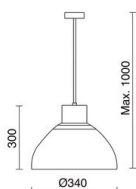

VALAN 844A-G05X1A-BL

Suspended Lamp VALAN E27 60W Azul Claro

Valan The family is a collection of lamps that were developed in three ways: wall, table and ceiling lamp. This luminaire range is distinguished by its composition as wood blends and steel and E27, allowing halide source, fluorescent and LED light. Novolux Lighting recommends the use of LED lamps as a light source for this fixture.

GENERAL DATA

Category	Pendant
Family	Valan
Finish	[BL] Azul Claro
Location	Indoor
Installation	Ceiling
Body material	Steel, Wood
EAN	8433264168131

LIGHT SOURCES AND BEAMS

Sources	E27 LED Bulb/HAL/TC-TSE 60W max.
Lamp included	No
Beam	Direct symmetric

TECHNICAL DATA

Dimensions	Height x Width x Length (mm): 1000 x 380 x 380
IP	IP20
Protection class	Class I
Frequency	50/60 Hz
Input voltage	110-240V AC V
Weight	1.6 Kg
ECORAE category I	CAT-B

VALAN 844A-G05X1A-BL