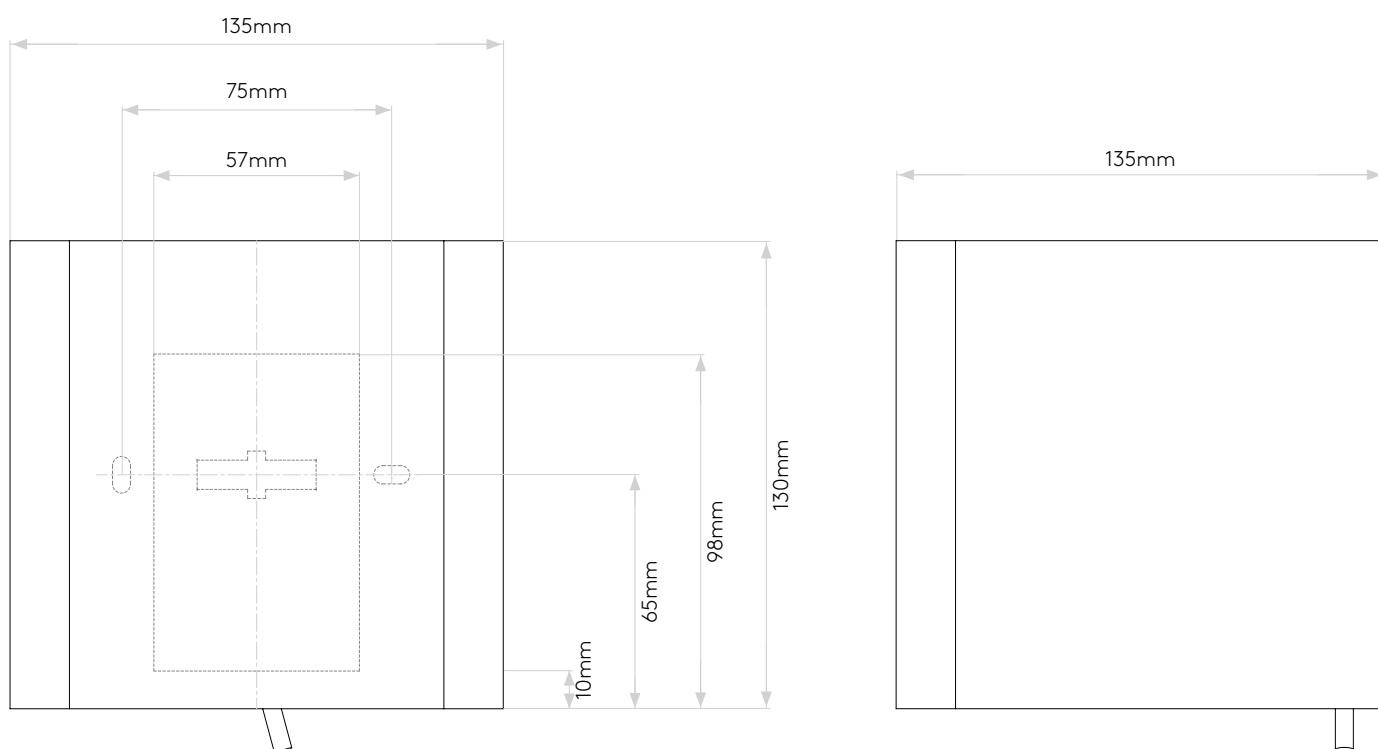

General

Location:	Interior
Class:	CE (Class I)
Ip Rating:	IP20
Bathroom Zone:	Zone 3
Driver Required:	No
Installation Orientation:	Wall Mount - Vertical
Main Material:	-
Dimensions (mm):	H:130 W:135 D:135
Cut Out Hole :	-
Recess Depth (mm):	-
Fire Rating:	-
Cable Length (mm):	-
Gross Weight (kg):	0.32

Lamp

Light Source:	E14/SES
Wattage:	60W
Lamp Included:	No
Maximum Lamp Length (mm):	79
Luminous Flux (lm):	Lamp Dependent
Colour Temp (K):	Lamp Dependent
Cri (Ra):	Lamp Dependent
Macadam Ellipse:	Lamp Dependent
Tilt Adjustable Angle (°):	-
Rotation Adjustable Angle (°):	-
Lifetime (hrs):	Lamp Dependent
Beam Angle (°):	Lamp Dependent

Please note that some dimensions may vary slightly due to manufacturing tolerances, this includes cable entry and fixing holes

Veillez noter que certaines dimensions peuvent varier légèrement en raison des tolérances de fabrication, y compris l'entrée de câble et les trous de fixation.