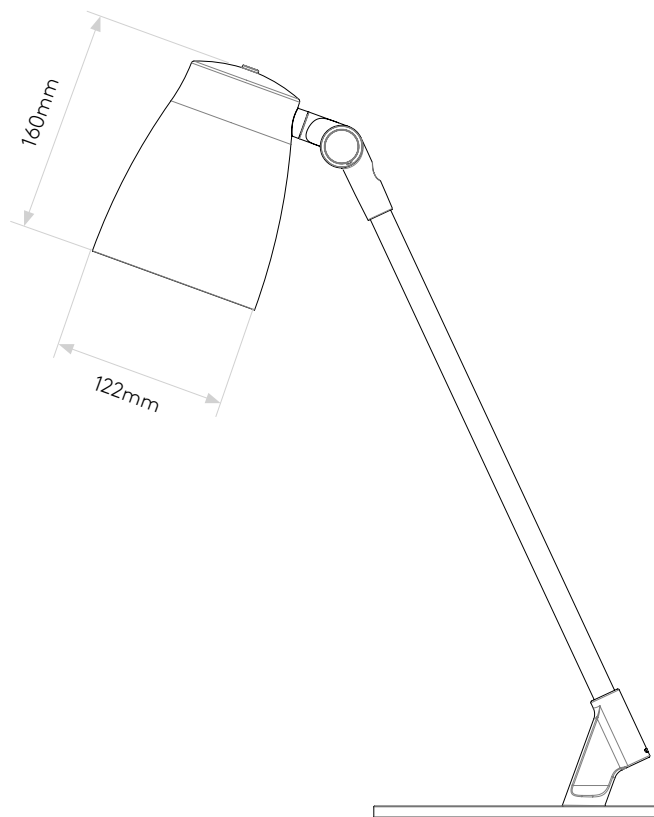

Please note that some dimensions may vary slightly due to manufacturing tolerances, this includes cable entry and fixing holes

Veuillez noter que certaines dimensions peuvent varier légèrement en raison des tolérances de fabrication, y compris l'entrée de câble et les trous de fixation.

Bitte beachten Sie, dass die Maße Fertigungstoleranzen unterliegen und daher in geringem Umfang von der angegebenen Größe abweichen können. Dies gilt auch für Kabeleingänge und Befestigungslöcher.

Si prega notare che possono esserci piccole variazioni in alcune dimensioni dovute alle tolleranze di produzione, queste includono l'ingresso del cavo e i fori di fissaggio.