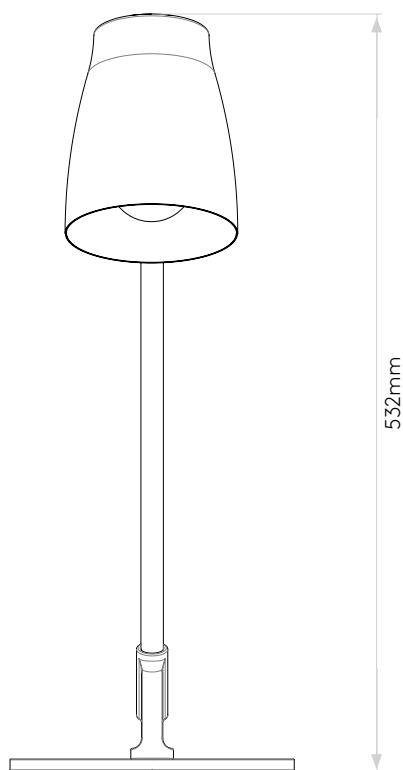

Please note that some dimensions may vary slightly due to manufacturing tolerances, this includes cable entry and fixing holes

Veuillez noter que certaines dimensions peuvent varier légèrement en raison des tolérances de fabrication, y compris l'entrée de câble et les trous de fixation.

Bitte beachten Sie, dass die Maße Fertigungstoleranzen unterliegen und daher in geringem Umfang von der angegebenen Größe abweichen können. Dies gilt auch für Kabeleingänge und Befestigungslöcher.

Si prega notare che possono esserci piccole variazioni in alcune dimensioni dovute alle tolleranze di produzione, queste includono l'ingresso del cavo e i fori di fissaggio.