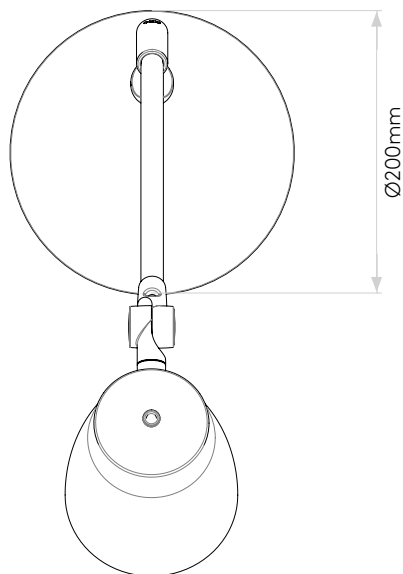

Please note that some dimensions may vary slightly due to manufacturing tolerances, this includes cable entry and fixing holes

Veuillez noter que certaines dimensions peuvent varier légèrement en raison des tolérances de fabrication, y compris l'entrée de câble et les trous de fixation.

Bitte beachten Sie, dass die Maße Fertigungstoleranzen unterliegen und daher in geringem Umfang von der angegebenen Größe abweichen können. Dies gilt auch für Kabeleingänge und Befestigungslöcher.

Si prega notare che possono esserci piccole variazioni in alcune dimensioni dovute alle tolleranze di produzione, queste includono l'ingresso del cavo e i fori di fissaggio.