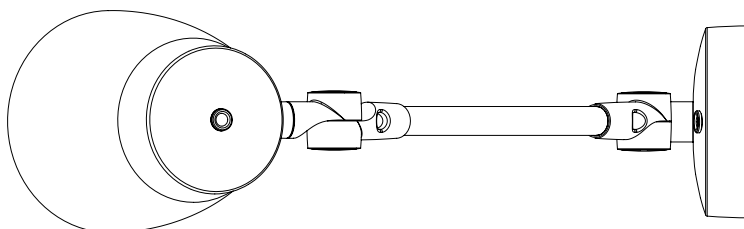

Please note that some dimensions may vary slightly due to manufacturing tolerances, this includes cable entry and fixing holes

Veillez noter que certaines dimensions peuvent varier légèrement en raison des tolérances de fabrication, y compris l'entrée de câble et les trous de fixation.

Bitte beachten Sie, dass die Maße Fertigungstoleranzen unterliegen und daher in geringem Umfang von der angegebenen Größe abweichen können. Dies gilt auch für Kabeleingänge und Befestigungslöcher.

Si prega notare che possono esserci piccole variazioni in alcune dimensioni dovute alle tolleranze di produzione, queste includono l'ingresso del cavo e i fori di fissaggio.