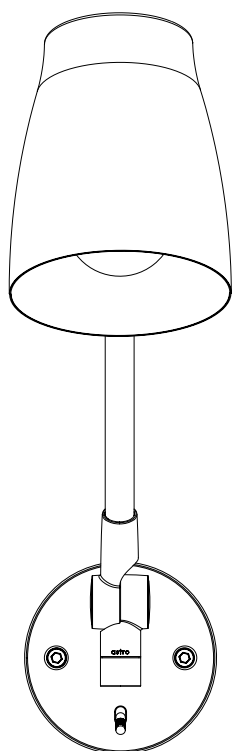

Please note that some dimensions may vary slightly due to manufacturing tolerances, this includes cable entry and fixing holes

Veillez noter que certaines dimensions peuvent varier légèrement en raison des tolérances de fabrication, y compris l'entrée de câble et les trous de fixation.

Bitte beachten Sie, dass die Maße Fertigungstoleranzen unterliegen und daher in geringem Umfang von der angegebenen Größe abweichen können. Dies gilt auch für Kabeleingänge und Befestigungslöcher.

Si prega notare che possono esserci piccole variazioni in alcune dimensioni dovute alle tolleranze di produzione, queste includono l'ingresso del cavo e i fori di fissaggio.