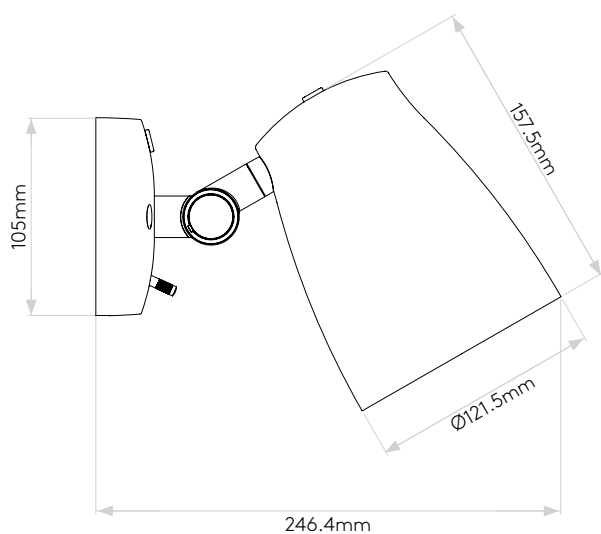

General

Location:	Interior
Class:	CE (Class II)
Ip Rating:	IP20
Bathroom Zone:	Zone 3
Driver Required:	No
Installation Orientation:	Wall Mount - Vertical
Main Material:	Metal - Aluminium
Dimensions (mm):	H: 185 W: 122 D: 245
Cut Out Hole :	-
Recess Depth (mm):	-
Fire Rating:	-
Cable Length (mm):	-
Gross Weight (kg):	0.92

Lamp

Light Source:	E27/ES
Wattage:	28W
Lamp Included:	No
Maximum Lamp Length (mm):	115
Luminous Flux (lm):	Lamp Dependent
Colour Temp (K):	Lamp Dependent
Cri (Ra):	Lamp Dependent
Macadam Ellipse:	Lamp Dependent
Tilt Adjustable Angle (°):	180
Rotation Adjustable Angle (°):	330
Lifetime (hrs):	Lamp Dependent
Beam Angle (°):	Lamp Dependent

Please note that some dimensions may vary slightly due to manufacturing tolerances, this includes cable entry and fixing holes

Veuillez noter que certaines dimensions peuvent varier légèrement en raison des tolérances de fabrication, y compris l'entrée de câble et les trous de fixation.