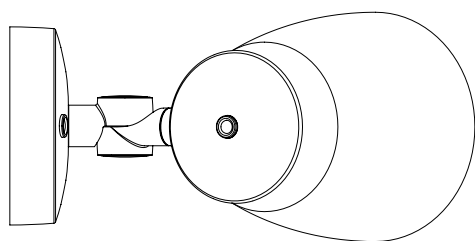

Please note that some dimensions may vary slightly due to manufacturing tolerances, this includes cable entry and fixing holes

Veuillez noter que certaines dimensions peuvent varier légèrement en raison des tolérances de fabrication, y compris l'entrée de câble et les trous de fixation.

Bitte beachten Sie, dass die Maße Fertigungstoleranzen unterliegen und daher in geringem Umfang von der angegebenen Größe abweichen können. Dies gilt auch für Kabeleingänge und Befestigungslöcher.

Si prega notare che possono esserci piccole variazioni in alcune dimensioni dovute alle tolleranze di produzione, queste includono l'ingresso del cavo e i fori di fissaggio.