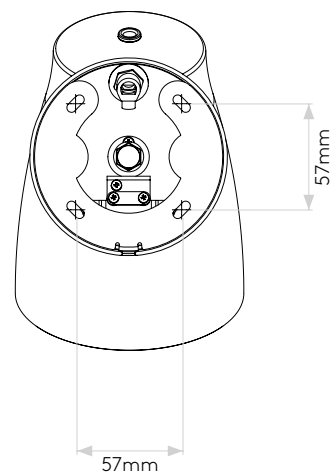

General

Location:	Interior
Class:	CE (Class II)
Ip Rating:	IP20
Bathroom Zone:	Zone 3
Driver Required:	No
Installation Orientation:	Wall Mount - Vertical
Main Material:	Metal - Aluminium
Dimensions (mm):	H: 185 W: 122 D: 245
Cut Out Hole :	-
Recess Depth (mm):	-
Fire Rating:	-
Cable Length (mm):	-
Gross Weight (kg):	0.92

Lamp

Light Source:	E27/ES
Wattage:	28W
Lamp Included:	No
Maximum Lamp Length (mm):	115
Luminous Flux (lm):	Lamp Dependent
Colour Temp (K):	Lamp Dependent
Cri (Ra):	Lamp Dependent
Macadam Ellipse:	Lamp Dependent
Tilt Adjustable Angle (°):	180
Rotation Adjustable Angle (°):	330
Lifetime (hrs):	Lamp Dependent
Beam Angle (°):	Lamp Dependent

Please note that some dimensions may vary slightly due to manufacturing tolerances, this includes cable entry and fixing holes

Veuillez noter que certaines dimensions peuvent varier légèrement en raison des tolérances de fabrication, y compris l'entrée de câble et les trous de fixation.