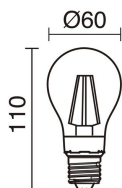

VALAN 846B-G05X1A-01

Wall Bracket VALAN E27 60W 60° White

RECOMMENDED ACCESSORIES

632C-L0506B-01
Lamp LED FILAMENT E27 LED
Bulb 6W 800lm CRI80 2700K 360°

Input voltage	110-240V AC
Frequency	50/60
Wattage (W)	6.0
IP	IP20
Protection class	Class I