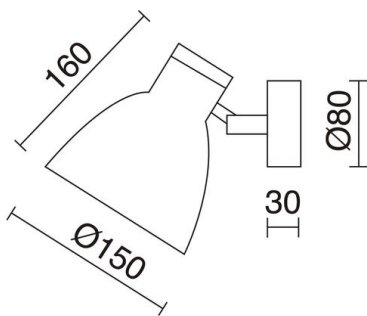

VALAN 846B-G05X1A-01

Wall Bracket VALAN E27 60W 60° White

Valan The family is a collection of lamps that were developed in three ways: wall, table and ceiling lamp. This luminaire range is distinguished by its composition as wood blends and steel and E27, allowing halide source, fluorescent and LED light. Novolux Lighting recommends the use of LED lamps as a light source for this fixture.

GENERAL DATA

Category	Surface
Family	Valan
Finish	[01] White
Location	Indoor
Installation	Wall
Body material	Steel, Wood
ETIM class	EC001744
EAN	8435258618967

LIGHT SOURCES AND BEAMS

Sources	E27 LED Bulb/TC-TSE/HAL 60W max.
Lamp included	No
Beam	Direct symmetric

TECHNICAL DATA

Dimensions	Height x Width x Length (mm): 160 x 150 x 175
IP	IP20
Protection class	Class I
Frequency	50/60 Hz
Input voltage	110-240V AC V
Weight	0.55 Kg
Tilt angle	60.0 °
Rotation angle	350.0 °
ECORAE category I	CAT-B