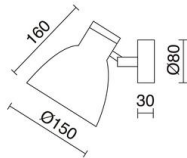

VALAN 846B-G05X1A-BL

Wall Bracket VALAN E27 60W 60° Azul Claro

Valan The family is a collection of lamps that were developed in three ways: wall, table and ceiling lamp. This luminaire range is distinguished by its composition as wood blends and steel and E27, allowing halide source, fluorescent and LED light. Novolux Lighting recommends the use of LED lamps as a light source for this fixture.

GENERAL DATA

Category	Surface
Family	Valan
Finish	[BL] Azul Claro
Location	Indoor
Installation	Wall
Body material	Steel, Wood
EAN	8433264168155

LIGHT SOURCES AND BEAMS

Sources	E27 LED Bulb/TC-TSE/HAL 60W max.
Lamp included	No
Beam	Direct symmetric

TECHNICAL DATA

Dimensions	Height x Width x Length (mm): 160 x 150 x 175
IP	IP20
Protection class	Class I
Frequency	50/60 Hz
Input voltage	110-240V AC V
Weight	0.55 Kg
Tilt angle	60.0 °
Rotation angle	350.0 °