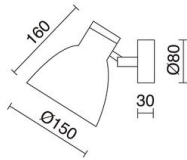

GENERAL DATA

Category	Surface
Family	Valan
Finish	[MK] Moca
Location	Indoor
Installation	Wall
Body material	Steel, Wood
EAN	8433264168148

LIGHT SOURCES AND BEAMS

Sources	E27 LED Bulb/TC-TSE/HAL 60W max.
Lamp included	No
Beam	Direct symmetric

TECHNICAL DATA

Dimensions	Height x Width x Length (mm): 160 x 150 x 175
IP	IP20
Protection class	Class I
Frequency	50/60 Hz
Input voltage	110-240V AC V
Weight	0.55 Kg
Tilt angle	60.0 °
Rotation angle	350.0 °