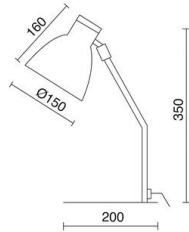

VALAN 846C-G05X1A-01

Table lamp VALAN E27 60W 60° White

Valan The family is a collection of lamps that were developed in three ways: wall, table and ceiling lamp. This luminaire range is distinguished by its composition as wood blends and steel and E27, allowing halide source, fluorescent and LED light. Novolux Lighting recommends the use of LED lamps as a light source for this fixture.

GENERAL DATA

Category	Floor and Table lamps
Family	Valan
Finish	[01] White
Location	Indoor
Installation	Table lamp
Body material	Steel, Wood
ETIM class	EC000302
EAN	8435258618974

LIGHT SOURCES AND BEAMS

Sources	E27 LED Bulb/TC-TSE/HAL 60W max.
Lamp included	No
Beam	Direct symmetric

TECHNICAL DATA

Dimensions	Height x Width x Length (mm): 350 x 200 x 280
IP	IP20
Protection class	Class II
Frequency	50/60 Hz
Input voltage	110-240V AC V
Power switches	1
Weight	2.2 Kg
Lead wire length	1,500.0 mm
Tilt angle	60.0 °
Rotation angle	350.0 °
ECORAE category I	CAT-B