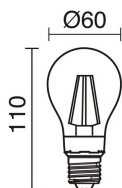

VALAN 846C-G05X1A-01

Table lamp VALAN E27 60W 60° White

RECOMMENDED ACCESSORIES

632C-L0506B-01

Lamp LED FILAMENT E27 LED
Bulb 6W 800lm CRI80 2700K 360°

Input voltage	110-240V AC
Frequency	50/60
Wattage (W)	6.0
IP	IP20
Protection class	Class I