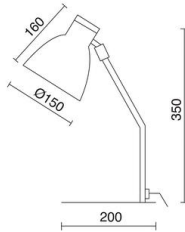

## GENERAL DATA

Category	Floor and Table lamps
Family	Valan
Finish	[BL] Azul Claro
Location	Indoor
Installation	Table lamp
Body material	Steel, Wood
EAN	8433264168179

## TECHNICAL DATA

Dimensions	Height x Width x Length (mm): 350 x 200 x 280
IP	IP20
Protection class	Class II
Frequency	50/60 Hz
Input voltage	110-240V AC V
Weight	2.2 Kg
Lead wire length	1,500.0 mm
Tilt angle	60.0 °
Rotation angle	350.0 °
ECORAE category I	CAT-B