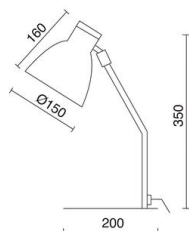

GENERAL DATA

Category	Floor and Table lamps
Family	Valan
Finish	[MK] Moca
Location	Indoor
Installation	Table lamp
Body material	Steel, Wood
EAN	8433264168162

LIGHT SOURCES AND BEAMS

Sources	E27 LED Bulb/HAL/TC-TSE 60W max.
Lamp included	No
Beam	Direct symmetric

TECHNICAL DATA

Dimensions	Height x Width x Length (mm): 350 x 200 x 280
IP	IP20
Protection class	Class II
Frequency	50/60 Hz
Input voltage	110-240V AC V
Weight	2.2 Kg
Lead wire length	1,500.0 mm
Tilt angle	60.0 °
Rotation angle	350.0 °
ECORAE category I	CAT-B