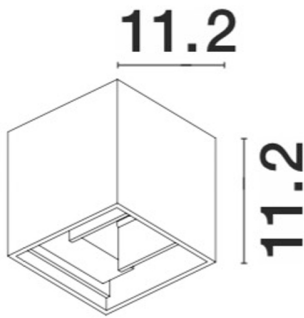

NOVA LUCE

PRODUCT DATASHEET

Version: 001

PRODUCT PHOTOGRAPH

TECHNICAL DRAWING

GENERAL INFORMATION

Product Code	847407
Collection	Outdoor
Product Category	Wall
Product Family	COMO
Mounting Location	Wall
Application Environment	Outdoor

DIMENSION & WEIGHT

LxWxH (cm)	L: 11,2 W: 11,2 H: 11,2
Cut out (cm)	N/A
Weight (Kgr)	0.6

MATERIAL & COLOR

Product Color	Dark Grey
Body Material	Aluminium

APPLICATION & MOUNTING

Ambient Working Temp.	Max 40 oC
Type of Protection	IP54
Dimmable	No
Type of Dimming (Optional)	N/A
Mounting type	Surface
Mounting Depth (cm)	N/A
Led Module Replaceable	No
Light Source	LED