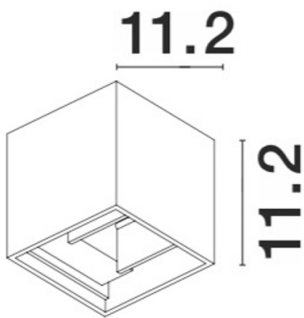

NOVA LUCE

PRODUCT DATASHEET

Version: 001

PRODUCT PHOTOGRAPH

TECHNICAL DRAWING

GENERAL INFORMATION

Product Code	847408
Collection	Outdoor
Product Category	Wall
Product Family	COMO
Mounting Location	Wall
Application Environment	Outdoor

DIMENSION & WEIGHT

LxWxH (cm)	L: 11,2 W: 11,2 H: 11,2
Cut out (cm)	N/A
Weight (Kgr)	0.6

MATERIAL & COLOR

Product Color	Black
Body Material	Aluminium

APPLICATION & MOUNTING

Ambient Working Temp.	Max 40 oC
Type of Protection	IP54
Dimmable	No
Type of Dimming (Optional)	N/A
Mounting type	Surface
Mounting Depth (cm)	N/A
Led Module Replaceable	No
Light Source	LED