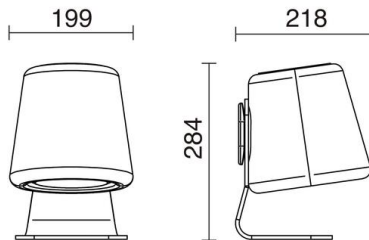

## GENERAL DATA

Category	Floor and Table lamps
Family	Ibar
Finish	[50] Wood beech
Location	Indoor, Outdoor
Installation	Table lamp
Body material	Beech wood
Diffuser material	Polyethylene
ETIM class	EC000302
EAN	8433264096649

## TECHNICAL DATA

Dimensions	Height x Length x Width (mm): 284 x 199 x 218
IP	IP44
Protection class	Class III
Dimmable	Touch dimming
Input voltage	5V DC V
Battery charge time	5.0 h
Battery autonomy	10.0 h
Lifetime	40.000 h
LED lifetime L	80
LED lifetime B	50
Weight	1.3 Kg