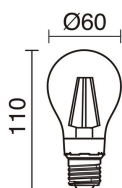

KAI 856A-G05X1A-43

Floor lamp KAI E27 60W Brushed inox

RECOMMENDED ACCESSORIES

632C-L0506B-01
Lamp LED FILAMENT E27 LED
Bulb 6W 800lm CRI80 2700K 360°

Input voltage	110-240V AC
Frequency	50/60
Wattage (W)	6.0
IP	IP20
Protection class	Class I