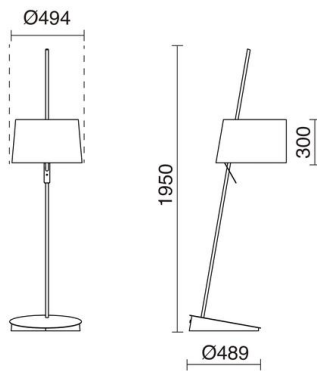

KAI 856A-G05X1A-43

Floor lamp KAI E27 60W Brushed inox

The Kai family consists of wall sconce, floor lamp and table lamp and stands out for its original design and the functional. Made of stainless steel, it is ideal for illuminating the interior areas of the hospitality industry or residential complex.

GENERAL DATA

Category	Floor and Table lamps
Family	Kai
Finish	[43] Brushed inox
Location	Indoor
Installation	Floor
Body material	Steel, Stainless steel
Diffuser material	Synthetic fiber
ETIM class	EC000302
EAN	8433264100865

LIGHT SOURCES AND BEAMS

Sources	E27 LED Bulb/HAL 60W max.
Energy efficiency	A++, A+, A
Lamp included	No
Beam	Diffuse

TECHNICAL DATA

Dimensions	Height x Diameter (mm): 1950 x 489
IP	IP20
Protection class	Class II
Frequency	50/60 Hz
Input voltage	110-240V AC V
Auxiliary gear	Without equipment, not needed
Power switches	1
Cable outlets	1
Lead wire length	2.000.0 mm