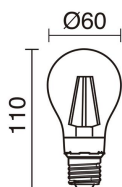

LIGHT SOURCES AND BEAMS

Sources	E27 LED Bulb/HAL 60W max.
Energy efficiency	A++, A+, A
Lamp included	No
Beam	Diffuse

TECHNICAL DATA

Dimensions	Height x Diameter (mm): 1950 x 489
IP	IP20
Protection class	Class II
Frequency	50/60 Hz
Input voltage	110-240V AC V
Auxiliary gear	Without equipment, not needed
Power switches	1
Cable outlets	1
Lead wire length	2.000.0 mm

NOTES

Shade included	
----------------	--

KAI 856A-G05X1A-43

Floor lamp KAI E27 60W Brushed inox

RECOMMENDED ACCESSORIES

632C-L0506B-01
Lamp LED FILAMENT E27 LED
Bulb 6W 800lm CRI80 2700K 360°

Input voltage	110-240V AC
Frequency	50/60
Wattage (W)	6.0
IP	IP20
Protection class	Class I