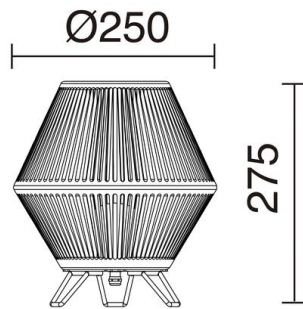

NELL 857C-L3106B-58

Table lamp NELL IP65 LED COB AC 6W 498lm CRI80 3000K Grafito

Family NELL is composed of a floor luminaire made in two sizes, one of desktop, a wall lamp and a hanging lamp. They are made of mixture of steel, aluminum and synthetic rattan, all made in graphite color and have the IP65. Thanks to its creative design, they are a perfect option for any residential or hospital project.

GENERAL DATA

Category	Decorative
Family	Nell
Finish	[58] Grafito
Location	Outdoor
Installation	Floor
Body material	Aluminum, Stainless steel, Ratán sintético
Diffuser material	Opal polycarbonate
ETIM class	EC000347
EAN	8433264104115

LIGHT SOURCES AND BEAMS

Sources	LED COB AC 6W max. 498lm 3000K CRI80
Energy efficiency	G

TECHNICAL DATA

Dimensions	Width x Height x Depth (mm): 250 x 345 x 335
IP	IP65
IK	10
Corrosion resistance	Yes
Protection class	Class II
Frequency	50/60 Hz
Input voltage	220-240V AC V
Power factor	0.9
Auxiliary gear	Electronic
Lifetime	40,000 h
LED lifetime L	70
LED lifetime B	50
Cable outlets	1
Lead wire length	2.0 mm
ECORAE category I	LED-B