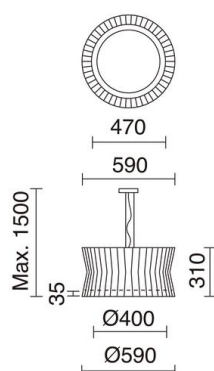

CORA 859A-G05X1A-35-RA

Suspended Lamp CORA E27 3x60W Ribbon wrapped white

Cora family contains a hanging pendant lamp, a floor lamp, wall lamp and table lamp, all are made of steel and wrapped ribbon. Its design and shape are very original, but at the same time fit into any interior. All luminaires include screens, are also available in three colors: black, white and beige.

GENERAL DATA

Category	Pendant
Family	Cora
Finish	[RA] Ribbon wrapped white
Location	Indoor
Installation	Ceiling
Body material	Steel
Diffuser material	Opal polycarbonate, Ribbon Wrapped
ETIM class	EC001743
EAN	8433264100117

LIGHT SOURCES AND BEAMS

Sources	E27 LED Bulb 3x 60W max.
Lamp included	No

TECHNICAL DATA

IP	IP20
Protection class	Class I
Frequency	50/60 Hz
Input voltage	110-240V AC V

NOTES

Shade included	
----------------	--

CORA 859A-G05X1A-35-RA

Suspended Lamp CORA E27 3x60W Ribbon wrapped white

RECOMMENDED ACCESSORIES

632C-L0506B-01
Lamp LED FILAMENT E27 LED
Bulb 6W 800lm CRI80 2700K 360°

Input voltage	110-240V AC
Frequency	50/60
Wattage (W)	6.0
IP	IP20
Protection class	Class I