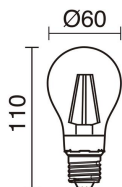

LIGHT SOURCES AND BEAMS

Sources	E27 LED Bulb 3x 60W max.
Lamp included	No

TECHNICAL DATA

IP	IP20
Protection class	Class I
Frequency	50/60 Hz
Input voltage	110-240V AC V

NOTES

Shade included	
----------------	--

CORA 859A-G05X1A-35-RA

Suspended Lamp CORA E27 3x60W Ribbon wrapped white

RECOMMENDED ACCESSORIES

632C-L0506B-01
Lamp LED FILAMENT E27 LED
Bulb 6W 800lm CRI80 2700K 360°

Input voltage	110-240V AC
Frequency	50/60
Wattage (W)	6.0
IP	IP20
Protection class	Class I