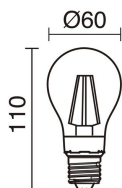

CORA 859A-G05X1A-35-RA

Suspended Lamp CORA E27 3x60W Ribbon wrapped white

RECOMMENDED ACCESSORIES

632C-L0506B-01
Lamp LED FILAMENT E27 LED
Bulb 6W 800lm CRI80 2700K 360°

Input voltage	110-240V AC
Frequency	50/60
Wattage (W)	6.0
IP	IP20
Protection class	Class I