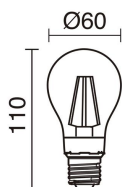

LIGHT SOURCES AND BEAMS

Sources	E27 LED Bulb 3x 60W max.
Lamp included	No

TECHNICAL DATA

IP	IP20
Protection class	Class I
Frequency	50/60 Hz
Input voltage	110-240V AC V

NOTES

Shade included	
----------------	--

CORA 859A-G05X1A-35-RB

Suspended Lamp CORA E27 3x60W Ribbon wrapped black

RECOMMENDED ACCESSORIES

632C-L0506B-01
Lamp LED FILAMENT E27 LED
Bulb 6W 800lm CRI80 2700K 360°

Input voltage	110-240V AC
Frequency	50/60
Wattage (W)	6.0
IP	IP20
Protection class	Class I