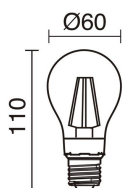

CORA 859A-G05X1A-35-RB

Suspended Lamp CORA E27 3x60W Ribbon wrapped black

RECOMMENDED ACCESSORIES

632C-L0506B-01
Lamp LED FILAMENT E27 LED
Bulb 6W 800lm CRI80 2700K 360°

Input voltage	110-240V AC
Frequency	50/60
Wattage (W)	6.0
IP	IP20
Protection class	Class I