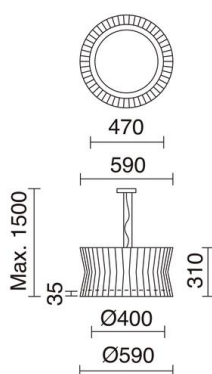

CORA 859A-G05X1A-35-RB

Suspended Lamp CORA E27 3x60W Ribbon wrapped black

Cora family contains a hanging pendant lamp, a floor lamp, wall lamp and table lamp, all are made of steel and wrapped ribbon. Its design and shape are very original, but at the same time fit into any interior. All luminaires include screens, are also available in three colors: black, white and beige.

GENERAL DATA

Category	Pendant
Family	Cora
Finish	[RB] Ribbon wrapped black
Location	Indoor
Installation	Ceiling
Body material	Steel
Diffuser material	Opal polycarbonate, Ribbon Wrapped
ETIM class	EC001743
EAN	8433264100131

LIGHT SOURCES AND BEAMS

Sources	E27 LED Bulb 3x 60W max.
Lamp included	No

TECHNICAL DATA

IP	IP20
Protection class	Class I
Frequency	50/60 Hz
Input voltage	110-240V AC V

NOTES

Shade included	
----------------	--

CORA 859A-G05X1A-35-RB

Suspended Lamp CORA E27 3x60W Ribbon wrapped black

RECOMMENDED ACCESSORIES

632C-L0506B-01
Lamp LED FILAMENT E27 LED
Bulb 6W 800lm CRI80 2700K 360°

Input voltage	110-240V AC
Frequency	50/60
Wattage (W)	6.0
IP	IP20
Protection class	Class I