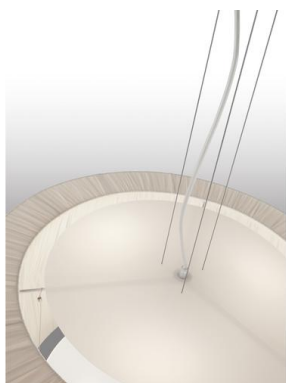

CORA 859A-G05X1A-35-RC

Suspended Lamp CORA E27 3x60W Ribbon wrapped beige

COMPLEMENTARY IMAGES

PRODUCTS OF THE SAME FAMILY