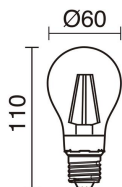

LIGHT SOURCES AND BEAMS

Sources	E27 LED Bulb 3x 60W max.
Lamp included	No

TECHNICAL DATA

IP	IP20
Protection class	Class I
Frequency	50/60 Hz
Input voltage	110-240V AC V

NOTES

Shade included	
----------------	--

CORA 859A-G05X1A-35-RC

Suspended Lamp CORA E27 3x60W Ribbon wrapped beige

RECOMMENDED ACCESSORIES

632C-L0506B-01
Lamp LED FILAMENT E27 LED
Bulb 6W 800lm CRI80 2700K 360°

Input voltage	110-240V AC
Frequency	50/60
Wattage (W)	6.0
IP	IP20
Protection class	Class I