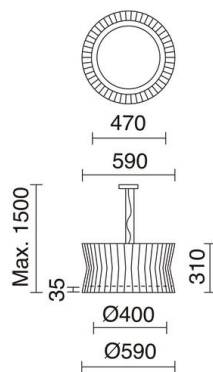

CORA 859A-G05X1A-35-RC

Suspended Lamp CORA E27 3x60W Ribbon wrapped beige

Cora family contains a hanging pendant lamp, a floor lamp, wall lamp and table lamp, all are made of steel and wrapped ribbon. Its design and shape are very original, but at the same time fit into any interior. All luminaires include screens, are also available in three colors: black, white and beige.

GENERAL DATA

Category	Pendant
Family	Cora
Finish	[RC] Ribbon wrapped beige
Location	Indoor
Installation	Ceiling
Body material	Steel
Diffuser material	Opal polycarbonate, Ribbon Wrapped
ETIM class	EC001743
EAN	8433264100124

LIGHT SOURCES AND BEAMS

Sources	E27 LED Bulb 3x 60W max.
Lamp included	No

TECHNICAL DATA

IP	IP20
Protection class	Class I
Frequency	50/60 Hz
Input voltage	110-240V AC V

NOTES

Shade included	
----------------	--

CORA 859A-G05X1A-35-RC

Suspended Lamp CORA E27 3x60W Ribbon wrapped beige

RECOMMENDED ACCESSORIES

632C-L0506B-01
Lamp LED FILAMENT E27 LED
Bulb 6W 800lm CRI80 2700K 360°

Input voltage	110-240V AC
Frequency	50/60
Wattage (W)	6.0
IP	IP20
Protection class	Class I