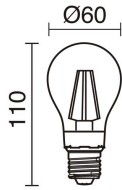

CORA 859B-G05X1A-01-RA

Floor lamp CORA E27 60W White Ribbon wrapped white

RECOMMENDED ACCESSORIES

632C-L0506B-01
Lamp LED FILAMENT E27 LED
Bulb 6W 800lm CRI80 2700K 360°

Input voltage	110-240V AC
Frequency	50/60
Wattage (W)	6.0
IP	IP20
Protection class	Class I