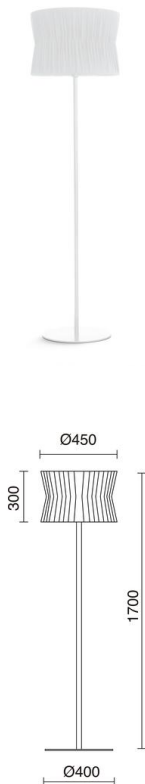

# CORA 859B-G05X1A-01-RA

Floor lamp CORA E27 60W White Ribbon wrapped white

Cora family contains a hanging pendant lamp, a floor lamp, wall lamp and table lamp, all are made of steel and wrapped ribbon. Its design and shape are very original, but at the same time fit into any interior. All luminaires include screens, are also available in three colors: black, white and beige.

## GENERAL DATA

Category	Floor and Table lamps
Family	Cora
Finish	[01] White / [RA] Ribbon wrapped white
Location	Indoor
Installation	Floor
Body material	Steel
Diffuser material	Ribbon Wrapped
ETIM class	EC000300
EAN	8433264113360

## LIGHT SOURCES AND BEAMS

Sources	E27 LED Bulb/HAL 60W max.
Lamp included	No

## TECHNICAL DATA

Dimensions	Diameter x Height (mm): 450 x 1700
IP	IP20
Protection class	Class II
Frequency	50/60 Hz
Input voltage	110-240V AC V
Power switches	1
Cable outlets	1
Lead wire length	2.000.0 mm