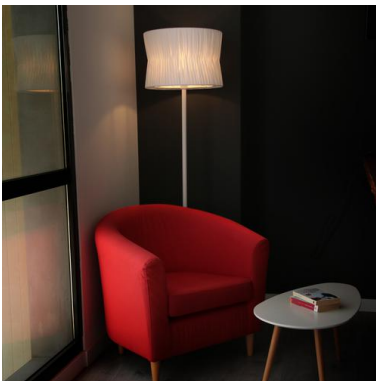

# CORA 859B-G05X1A-01-RA

Floor lamp CORA E27 60W White Ribbon wrapped white

Cora family contains a hanging pendant lamp, a floor lamp, wall lamp and table lamp, all are made of steel and wrapped ribbon. Its design and shape are very original, but at the same time fit into any interior. All luminaires include screens, are also available in three colors: black, white and beige.

## GENERAL DATA

Category	Floor and Table lamps
Family	Cora
Finish	[01] White / [RA] Ribbon wrapped white
Location	Indoor
Installation	Floor
Body material	Steel
Diffuser material	Ribbon Wrapped
ETIM class	EC000300
EAN	8433264113360