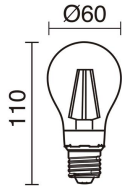

## TECHNICAL DATA

Dimensions	Diameter x Height (mm): 450 x 1700
IP	IP20
Protection class	Class II
Frequency	50/60 Hz
Input voltage	110-240V AC V
Power switches	1
Cable outlets	1
Lead wire length	2.000.0 mm

## RECOMMENDED ACCESSORIES

**632C-L0506B-01**  
Lamp LED FILAMENT E27 LED  
Bulb 6W 800lm CRI80 2700K 360°

Input voltage	110-240V AC
Frequency	50/60
Wattage (W)	6.0
IP	IP20
Protection class	Class I

**632C-L0506B-02**  
Lamp LED FILAMENT E27 LED  
Bulb 6W 800lm 4000K 360°