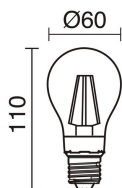

CORA 859B-G05X1A-02-RB

Floor lamp CORA E27 60W Black Ribbon wrapped black

RECOMMENDED ACCESSORIES

632C-L0506B-01
Lamp LED FILAMENT E27 LED
Bulb 6W 800lm CRI80 2700K 360°

Input voltage	110-240V AC
Frequency	50/60
Wattage (W)	6.0
IP	IP20
Protection class	Class I