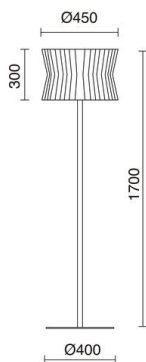

# CORA 859B-G05X1A-02-RB

Floor lamp CORA E27 60W Black Ribbon wrapped black

Cora family contains a hanging pendant lamp, a floor lamp, wall lamp and table lamp, all are made of steel and wrapped ribbon. Its design and shape are very original, but at the same time fit into any interior. All luminaires include screens, are also available in three colors: black, white and beige.

## GENERAL DATA

|                   |  |
|-------------------|--|
| Category          | Floor and Table lamps                  |
| Family            | Cora                                   |
| Finish            | [02] Black / [RB] Ribbon wrapped black |
| Location          | Indoor                                 |
| Installation      | Floor                                  |
| Body material     | Steel                                  |
| Diffuser material | Ribbon Wrapped                         |
| ETIM class        | EC000300                               |
| EAN               | 8433264113377                          |

## TECHNICAL DATA

|                  |                                    |
|------------------|------------------------------------|
| Dimensions       | Diameter x Height (mm): 450 x 1700 |
| IP               | IP20                               |
| Protection class | Class II                           |
| Frequency        | 50/60 Hz                           |
| Input voltage    | 110-240V AC V                      |
| Power switches   | 1                                  |
| Cable outlets    | 1                                  |
| Lead wire length | 2.000.0 mm                         |