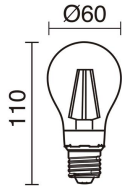

## TECHNICAL DATA

Dimensions	Diameter x Height (mm): 385 x 540
IP	IP20
Protection class	Class II
Frequency	50/60 Hz
Input voltage	110-240V AC V
Cable outlets	1
Lead wire length	2.000.0 mm

## RECOMMENDED ACCESSORIES

**632C-L0506B-01**  
Lamp LED FILAMENT E27 LED  
Bulb 6W 800lm CRI80 2700K 360°

Input voltage	110-240V AC
Frequency	50/60
Wattage (W)	6.0
IP	IP20
Protection class	Class I

**632C-L0506B-02**  
Lamp LED FILAMENT E27 LED  
Bulb 6W 800lm 4000K 360°