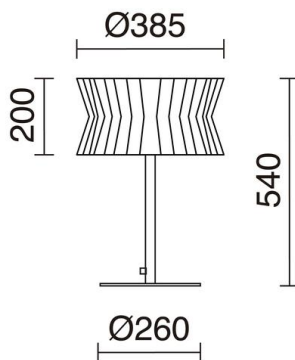

# CORA 859C-G05X1A-02-RB

Table lamp CORA E27 40W Black Ribbon wrapped black

Cora family contains a hanging pendant lamp, a floor lamp, wall lamp and table lamp, all are made of steel and wrapped ribbon. Its design and shape are very original, but at the same time fit into any interior. All luminaires include screens, are also available in three colors: black, white and beige.

## GENERAL DATA

Category	Floor and Table lamps
Family	Cora
Finish	[02] Black / [RB] Ribbon wrapped black
Location	Indoor
Installation	Table lamp
Body material	Steel
Diffuser material	Ribbon Wrapped
ETIM class	EC000302
EAN	8433264113391

## TECHNICAL DATA

Dimensions	Diameter x Height (mm): 385 x 540
IP	IP20
Protection class	Class II
Frequency	50/60 Hz
Input voltage	110-240V AC V
Cable outlets	1
Lead wire length	2.000.0 mm