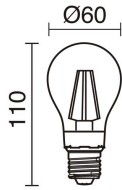

CORA 859C-G05X1A-02-RB

Table lamp CORA E27 40W Black Ribbon wrapped black

RECOMMENDED ACCESSORIES

632C-L0506B-01
Lamp LED FILAMENT E27 LED
Bulb 6W 800lm CRI80 2700K 360°

Input voltage	110-240V AC
Frequency	50/60
Wattage (W)	6.0
IP	IP20
Protection class	Class I