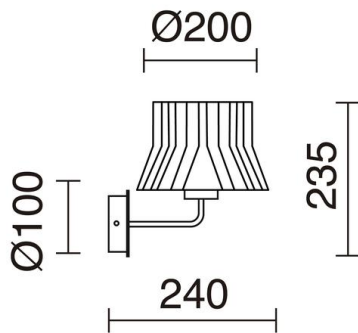

CORA 859D-G05X1A-01-RA

Wall Bracket CORA E27 40W White Ribbon wrapped white

Cora family contains a hanging pendant lamp, a floor lamp, wall lamp and table lamp, all are made of steel and wrapped ribbon. Its design and shape are very original, but at the same time fit into any interior. All luminaires include screens, are also available in three colors: black, white and beige.

GENERAL DATA

| | |
|---------------|--|
| Category | Surface |
| Family | Cora |
| Finish | [01] White / [RA] Ribbon wrapped white |
| Location | Indoor |
| Installation | Wall |
| Body material | Steel |
| EAN | 8433264113407 |

LIGHT SOURCES AND BEAMS

| | |
|---------------|---------------------------|
| Sources | E27 LED Bulb/HAL 40W max. |
| Lamp included | No |

TECHNICAL DATA

| | |
|------------------|---|
| Dimensions | Length x Width x Height (mm): 237 x 202 x 238 |
| IP | IP20 |
| Protection class | Class I |
| Frequency | 50/60 Hz |
| Input voltage | 110-240V AC V |
| Lead wire length | 2,000.0 mm |

CORA 859D-G05X1A-01-RA

Wall Bracket CORA E27 40W White Ribbon wrapped white

RECOMMENDED ACCESSORIES

632H-L0504B-01
Lamp LED FILAMENT E27 LED
Bulb 4W 450lm/450lm CRI80
2000K/2500K White

| | |
|---------------|-------------|
| Input voltage | 220-240V AC |
| Frequency | 50/60 |
| Wattage (W) | 4.0 |
| IP | IP20 |