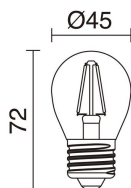

CORA 859D-G05X1A-01-RA

Wall Bracket CORA E27 40W White Ribbon wrapped white

RECOMMENDED ACCESSORIES

632H-L0504B-01
Lamp LED FILAMENT E27 LED
Bulb 4W 450lm/450lm CRI80
2000K/2500K White

Input voltage	220-240V AC
Frequency	50/60
Wattage (W)	4.0
IP	IP20