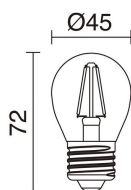

CORA 859D-G05X1A-02-RB

Wall Bracket CORA E27 40W Black Ribbon wrapped black

RECOMMENDED ACCESSORIES

632H-L0504B-01
Lamp LED FILAMENT E27 LED
Bulb 4W 450lm/450lm CRI80
2000K/2500K White

Input voltage	220-240V AC
Frequency	50/60
Wattage (W)	4.0
IP	IP20