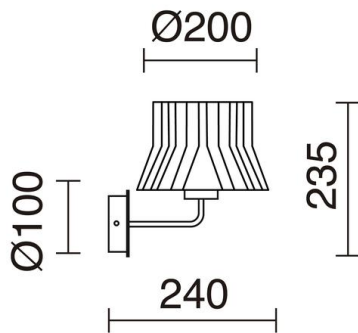

# CORA 859D-G05X1A-02-RB

Wall Bracket CORA E27 40W Black Ribbon wrapped black

Cora family contains a hanging pendant lamp, a floor lamp, wall lamp and table lamp, all are made of steel and wrapped ribbon. Its design and shape are very original, but at the same time fit into any interior. All luminaires include screens, are also available in three colors: black, white and beige.

## GENERAL DATA

Category	Surface
Family	Cora
Finish	[02] Black / [RB] Ribbon wrapped black
Location	Indoor
Installation	Wall
Body material	Steel
EAN	8433264113421

## TECHNICAL DATA

Dimensions	Length x Width x Height (mm): 237 x 202 x 238
IP	IP20
Protection class	Class I
Frequency	50/60 Hz
Input voltage	110-240V AC V
Lead wire length	2,000.0 mm