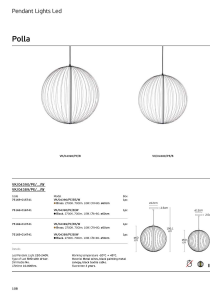

SINCE 1978

LEADING LIGHT

Product Datasheet

vkleadinglight.gr

Polla

VK/04389/PE/B/W

Pendant light LED, 220-240V, 10W, 2700K, 700lm, CRI>80, IP20, ø50cm, black

IP20

Dimensions

Gallery

Downloads

VK Leading Light

Since 1978

Technical Specifications	
Kelvin	2700K
Power	10W
Voltage	220-240V
Fitting	LED Pendant
Type	Light
Safety class	
Light source	SMD
IP Rating	IP20
CRI	CRI>80
Dimmable	
Lifetime	10.000hrs
Cable Length	1.3m
Working temperature	-20-45°C
PAGE	108 Decorative 2024
NICKNAME	Polla

Physical Specifications	
Cable	black textile
Color	Black
Material	Metal wires, black painting metal canopy, black textile cable
Width	ø50cm
Height	186.1cm
Net weight of product (kg)	1.20
Gross weight with inner box (kg)	1.70