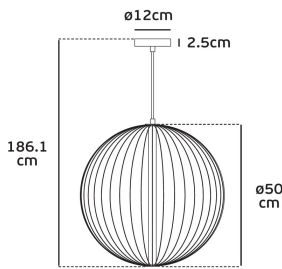

SINCE 1978

LEADING LIGHT

Product Datasheet

vkleadinglight.gr

Polla

VK/04389/PE/B/W

Pendant light LED, 220-240V, 10W, 2700K, 700lm, CRI>80, IP20, ø50cm, black

IP20

Dimensions

Gallery

Downloads

VK Leading Light

Since 1978

Technical Specifications	
Kelvin	2700K
Power	10W
Voltage	220-240V
Fitting	LED Pendant
Type	Light
Safety class	
Light source	SMD
IP Rating	IP20
CRI	CRI>80
Dimmable	
Lifetime	10.000hrs
Cable Length	1.3m
Working temperature	-20-45°C
PAGE	108 Decorative 2024
NICKNAME	Polla

Physical Specifications	
Cable	black textile
Color	Black
Material	Metal wires, black painting metal canopy, black textile cable
Width	ø50cm
Height	186.1cm
Net weight of product (kg)	1.20
Gross weight with inner box (kg)	1.70