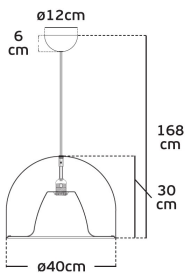

SINCE 1978

LEADING LIGHT

Product Datasheet

vkleadinglight.gr

kimi

VK/04392/PE/B

Pendant light, 220-240V, E27, Max 20W (LED), IP20, ø40x30cm, black

IP20

Dimensions

Gallery

Downloads

VK Leading Light

Since 1978

Technical Specifications	
Power	Max 20W (LED)
Voltage	220-240V
Lampholder	E27
Fitting	Pendant
Type	Light
Safety class	
IP Rating	IP20
Cable Length	1.3m
Working temperature	-20-45°C
PAGE	124 Decorative 2024
NICKNAME	kimi

Physical Specifications	
Cable	black textile
Color	Black shade + canopy
Material	Metal shade, black textile cable, metal canopy
Width	ø40cm
Length	168cm
Height	30cm
Net weight of product (kg)	3.60
Gross weight with inner box (kg)	4.20