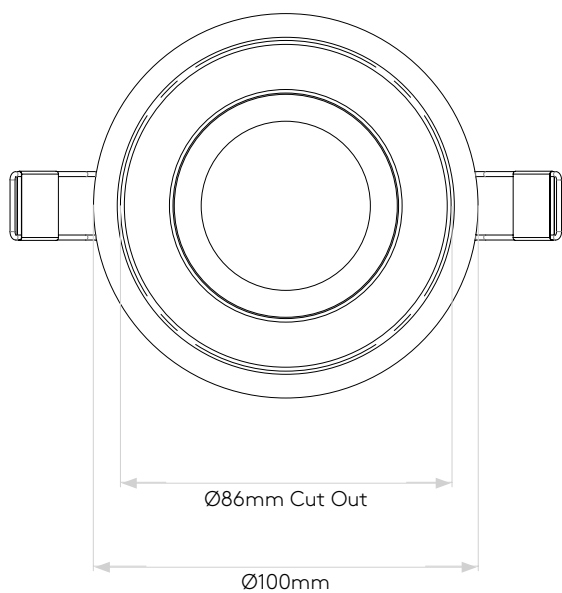

Please note that some dimensions may vary slightly due to manufacturing tolerances, this includes cable entry and fixing holes

Veuillez noter que certaines dimensions peuvent varier légèrement en raison des tolérances de fabrication, y compris l'entrée de câble et les trous de fixation.

Bitte beachten Sie, dass die Maße Fertigungstoleranzen unterliegen und daher in geringem Umfang von der angegebenen Größe abweichen können. Dies gilt auch für Kabeingänge und Befestigungslöcher.

Si prega notare che possono esserci piccole variazioni in alcune dimensioni dovute alle tolleranze di produzione, queste includono l'ingresso del cavo e i fori di fissaggio.