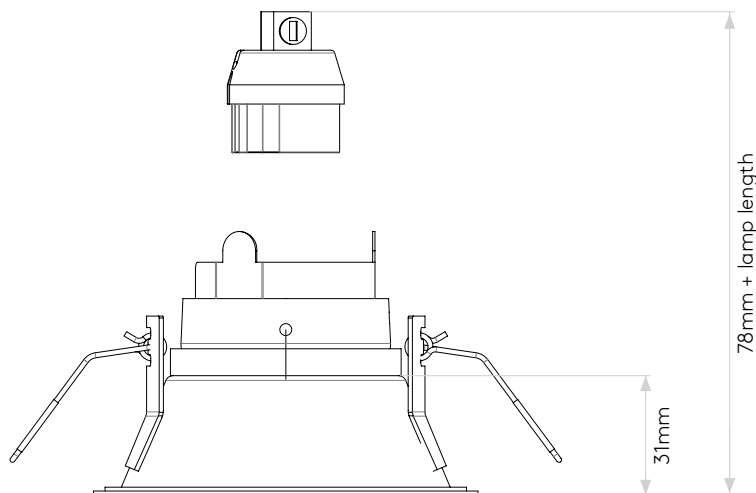

## Lamp

Light Source:	LED GU10
Wattage:	6W Max
Lamp Included:	No
Maximum Lamp Length (mm):	73
Luminous Flux (lm):	Lamp Dependent
Colour Temp (K):	Lamp Dependent
Cri (Ra):	Lamp Dependent
Macadam Ellipse:	Lamp Dependent
Tilt Adjustable Angle (°):	-
Rotation Adjustable Angle (°):	-
Lifetime (hrs):	Lamp Dependent
Beam Angle (°):	Lamp Dependent

Please note that some dimensions may vary slightly due to manufacturing tolerances, this includes cable entry and fixing holes

Veuillez noter que certaines dimensions peuvent varier légèrement en raison des tolérances de fabrication, y compris l'entrée de câble et les trous de fixation.