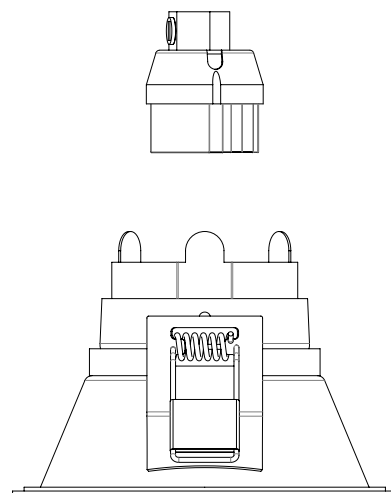

Please note that some dimensions may vary slightly due to manufacturing tolerances, this includes cable entry and fixing holes

Veuillez noter que certaines dimensions peuvent varier légèrement en raison des tolérances de fabrication, y compris l'entrée de câble et les trous de fixation.

Bitte beachten Sie, dass die Maße Fertigungstoleranzen unterliegen und daher in geringem Umfang von der angegebenen Größe abweichen können. Dies gilt auch für Kabeingänge und Befestigungslöcher.

Si prega notare che possono esserci piccole variazioni in alcune dimensioni dovute alle tolleranze di produzione, queste includono l'ingresso del cavo e i fori di fissaggio.